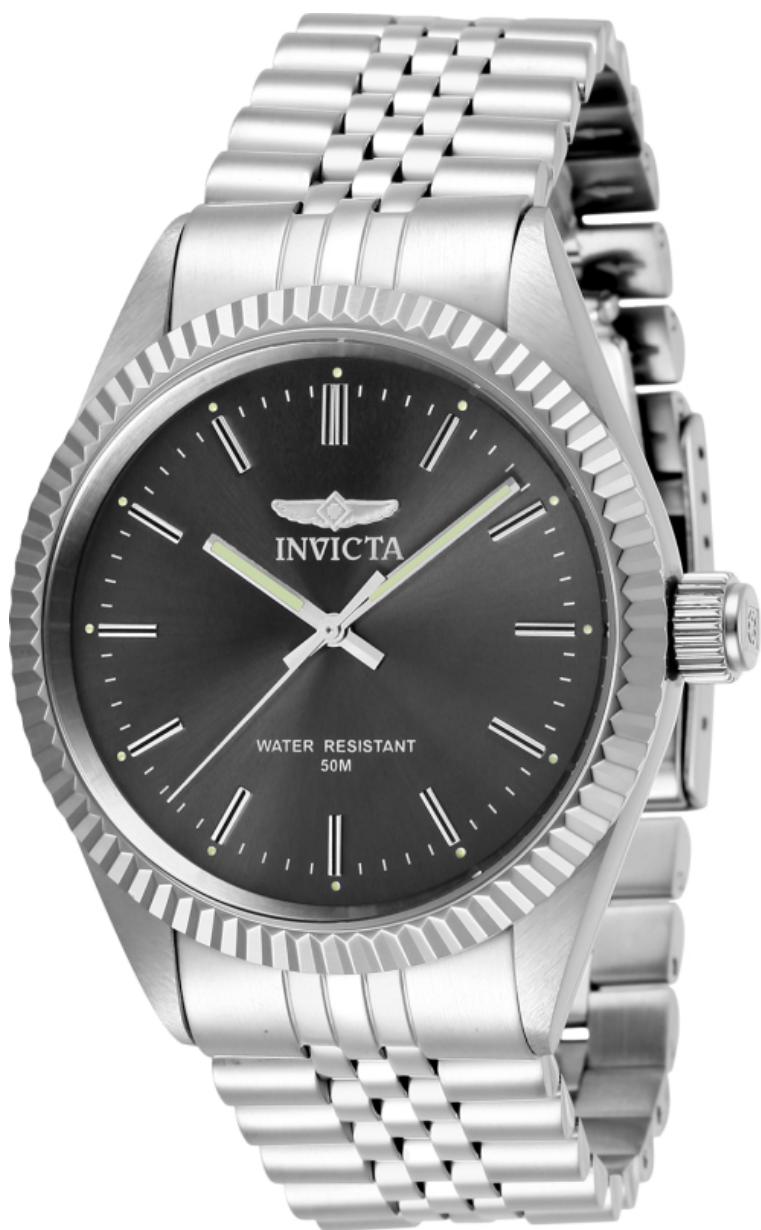

INVICTA

INVICTA 29372

Model:	29372
Year:	2018
Collection:	Specialty
Series:	-
Product Family Code:	PF11212
Limited Edition Threshold:	-
Band Material:	Stainless Steel
Band Tone:	Steel
Band Size [mm]:	22
Band Length [mm]:	210
Interchangeable:	No
Bezel Color:	None
Bezel Material:	Stainless Steel
Buckle Type:	Fold Over
Case Material:	Stainless Steel
Case Tone:	Steel
Case Size [mm]:	43
Crown Type:	Push
Crystal:	Mineral
Dial Material:	Metal
Dial Color:	Charcoal
Function Type:	Quartz
Chronograph Function:	None
Gender:	Men
Luminous Material:	Tritnite
Luminous Color:	Green
Movement Caliber:	PC21J
Movement Components:	Japan
Movement Jewels:	-
Movement Origin:	Japan
Movement Vendor:	TMI
Swiss Made:	-
Number of Stones:	-
Type of Stones:	None
Size of Stones:	-
Diamonds TCW:	0
Case Thickness:	11
UPC Code:	886678348657
Water Resistance [m]:	50
Weight:	115