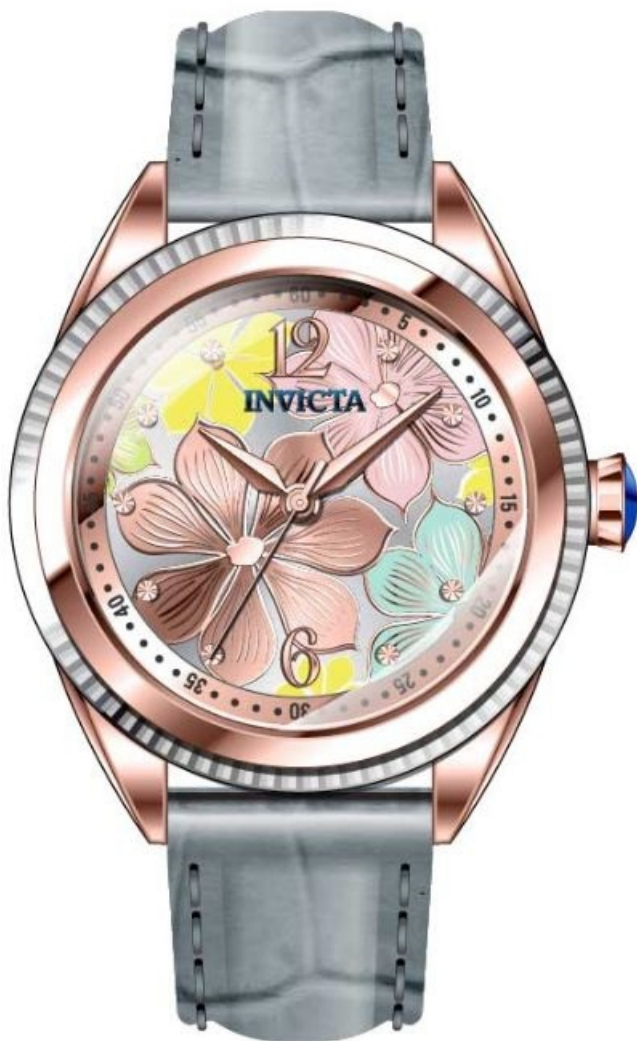

INVICTA

INVICTA 37092

Model:	37092
Year:	2021
Collection:	Wildflower
Series:	-
Product Family Code:	PF16031
Limited Edition Threshold:	-
Band Material:	Leather
Band Tone:	Grey
Band Size [mm]:	16
Band Length [mm]:	210
Interchangeable:	-
Bezel Color:	Steel
Bezel Material:	Stainless Steel
Buckle Type:	Buckle
Case Material:	Stainless Steel
Case Tone:	Rose Gold
Case Size [mm]:	35
Crown Type:	Push
Crystal:	Flame Fusion
Dial Material:	Metal
Dial Color:	Green, Yellow, Rose Gold, Grey, Blue
Function Type:	Quartz
Chronograph Function:	-
Gender:	Lady
Luminous Material:	None
Luminous Color:	None
Movement Caliber:	PC21
Movement Components:	Japan
Movement Jewels:	-
Movement Origin:	Japan
Movement Vendor:	TMI
Swiss Made:	-
Number of Stones:	-
Type of Stones:	None
Size of Stones:	-
Diamonds TCW:	0
Case Thickness:	10.50
UPC Code:	886678458349
Water Resistance [m]:	100
Weight:	-