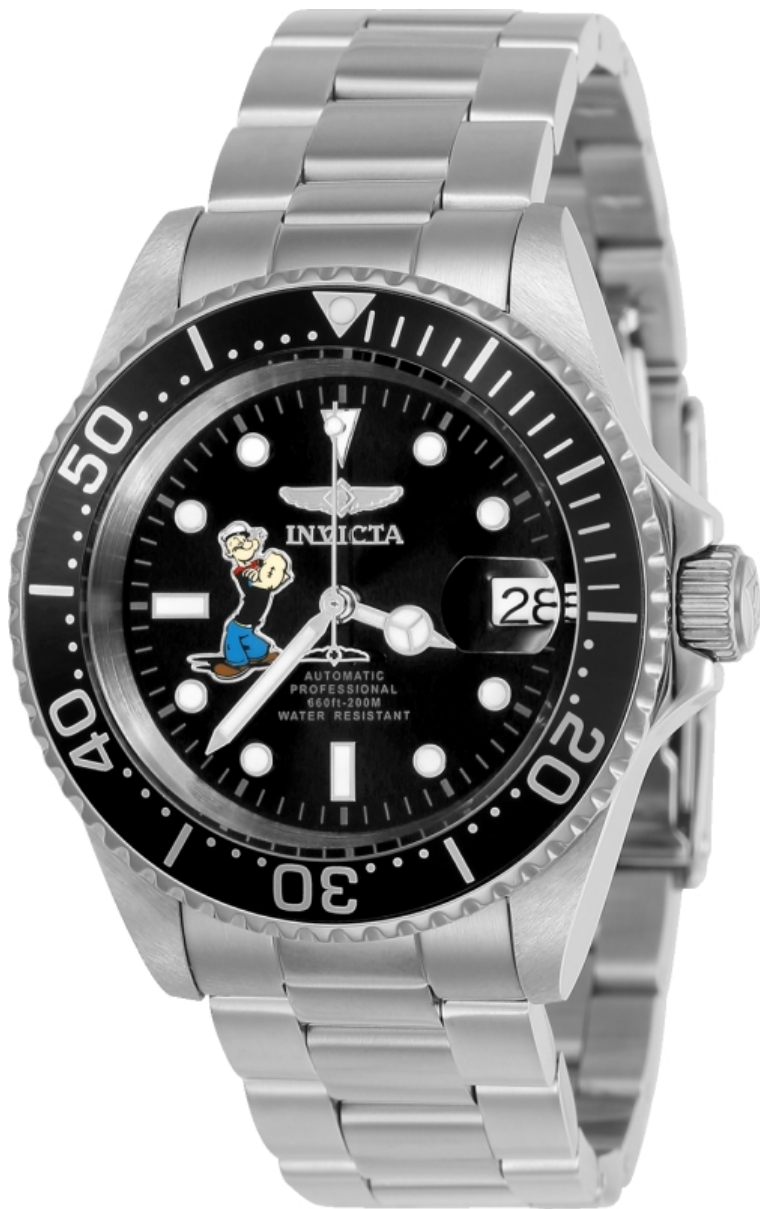

INVICTA

INVICTA 24486

Model:	24486
Year:	2017
Collection:	Character Collection
Series:	Popeye
Product Family Code:	PF8316
Limited Edition Threshold:	3000
Band Material:	Stainless Steel
Band Tone:	Steel
Band Size [mm]:	20
Band Length [mm]:	210
Interchangeable:	No
Bezel Color:	Black
Bezel Material:	Stainless Steel
Buckle Type:	Fold Over Safety
Case Material:	Stainless Steel
Case Tone:	Steel
Case Size [mm]:	40
Crown Type:	Screw Down
Crystal:	Mineral
Dial Material:	Metal
Dial Color:	Black
Function Type:	Automatic
Chronograph Function:	None
Gender:	Men
Luminous Material:	Tritnite
Luminous Color:	White
Movement Caliber:	NH35A
Movement Components:	Japan
Movement Jewels:	24
Movement Origin:	Malaysia
Movement Vendor:	TMI
Swiss Made:	-
Number of Stones:	-
Type of Stones:	None
Size of Stones:	-
Diamonds TCW:	0
Case Thickness:	13.3
UPC Code:	886678296651
Water Resistance [m]:	200
Weight:	152