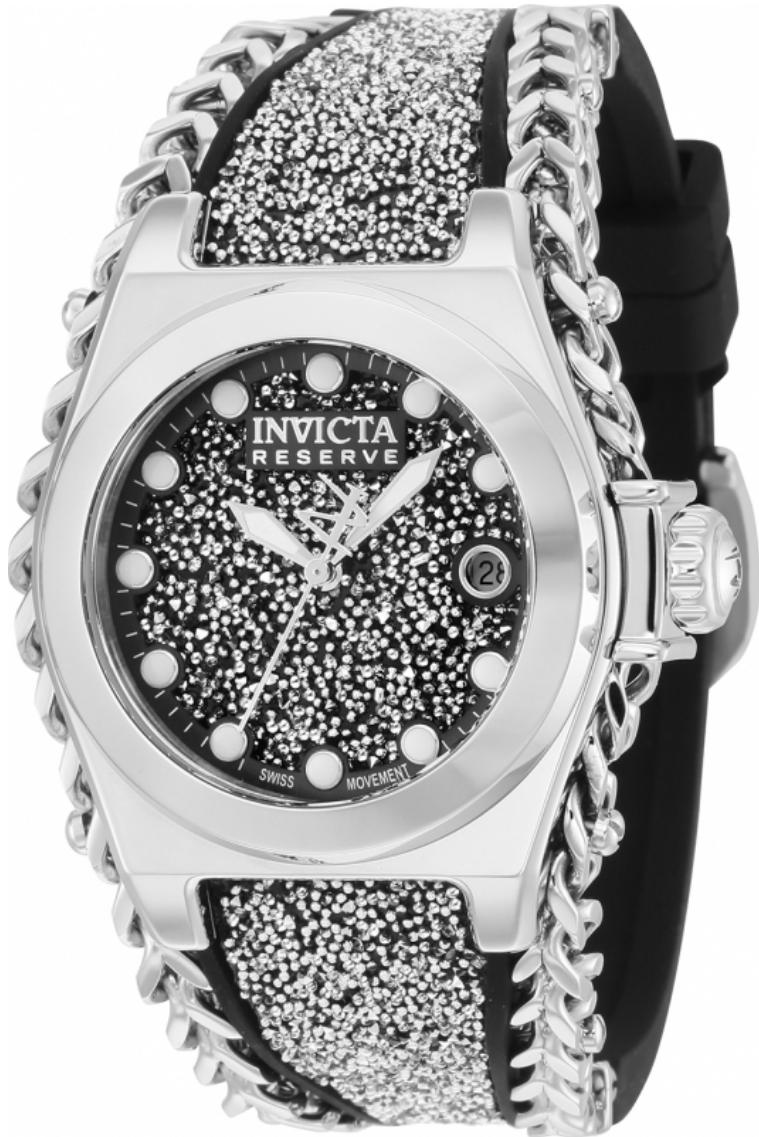

# INVICTA

## INVICTA 35731

Model:	35731
Year:	2020
Collection:	Gladiator
Series:	Reserve
Product Family Code:	PF16082
Limited Edition Threshold:	-
Band Material:	Fabric, Silicone, Stainless Steel
Band Tone:	Black, Steel
Band Size [mm]:	20
Band Length [mm]:	180
Interchangeable:	No
Bezel Color:	Steel
Bezel Material:	Stainless Steel
Buckle Type:	Buckle
Case Material:	Stainless Steel
Case Tone:	Steel
Case Size [mm]:	41.1
Crown Type:	Screw Down
Crystal:	Flame Fusion
Dial Material:	Fabric, Metal
Dial Color:	Black
Function Type:	Quartz
Chronograph Function:	None
Gender:	Lady
Luminous Material:	New Lite
Luminous Color:	White
Movement Caliber:	515
Movement Components:	Swiss
Movement Jewels:	1
Movement Origin:	Swiss
Movement Vendor:	Ronda
Swiss Made:	-
Number of Stones:	-
Type of Stones:	None
Size of Stones:	-
Diamonds TCW:	0
Case Thickness:	14
UPC Code:	886678437368
Water Resistance [m]:	200
Weight:	-