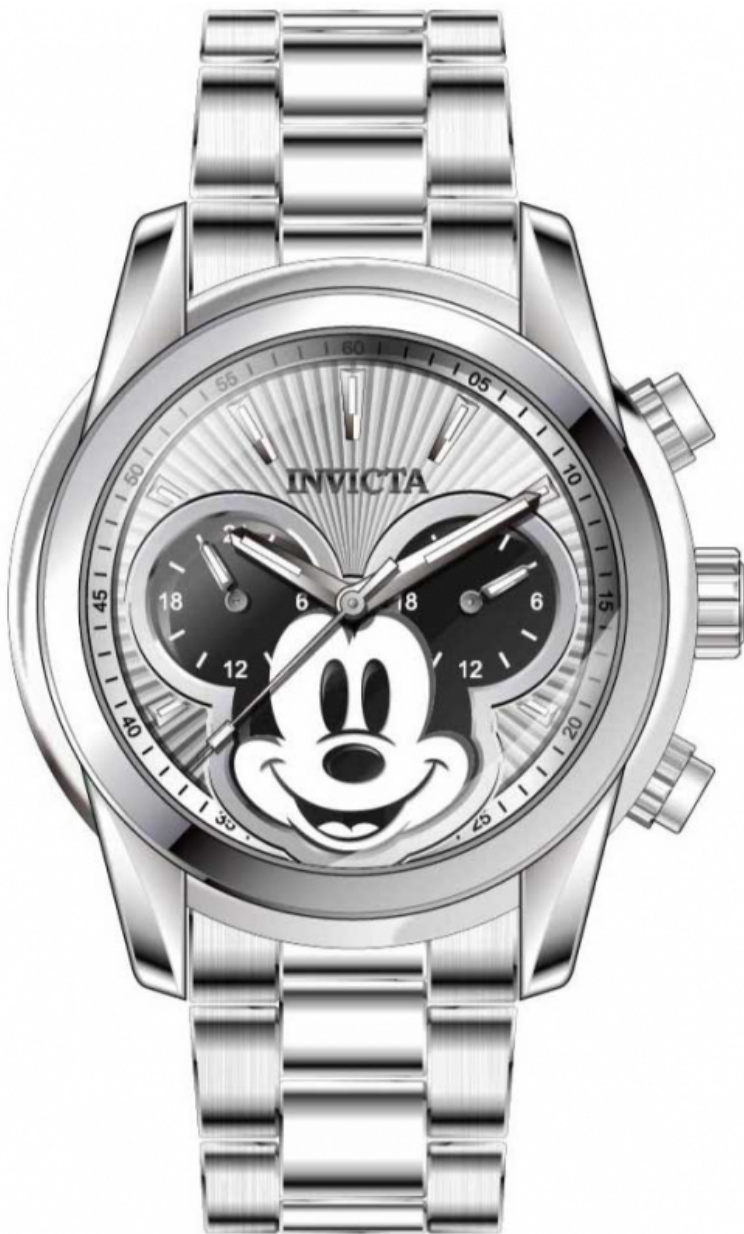

INVICTA

INVICTA 37822

Model:	37822
Year:	2021
Collection:	Disney Limited Edition
Series:	Mickey Mouse
Product Family Code:	PF16306
Limited Edition Threshold:	3000
Band Material:	Stainless Steel
Band Tone:	Steel
Band Size [mm]:	22
Band Length [mm]:	190
Interchangeable:	-
Bezel Color:	Steel
Bezel Material:	Stainless Steel
Buckle Type:	Fold Over Safety
Case Material:	Stainless Steel
Case Tone:	Steel
Case Size [mm]:	44
Crown Type:	Push
Crystal:	Flame Fusion
Dial Material:	Metal
Dial Color:	Silver, White, Black
Function Type:	Quartz
Chronograph Function:	24 Hour
Gender:	Men
Luminous Material:	Tritnite
Luminous Color:	White
Movement Caliber:	VD32
Movement Components:	Japan
Movement Jewels:	-
Movement Origin:	Japan
Movement Vendor:	TMI
Swiss Made:	-
Number of Stones:	-
Type of Stones:	None
Size of Stones:	-
Diamonds TCW:	0
Case Thickness:	-
UPC Code:	886678515554
Water Resistance [m]:	100
Weight:	-