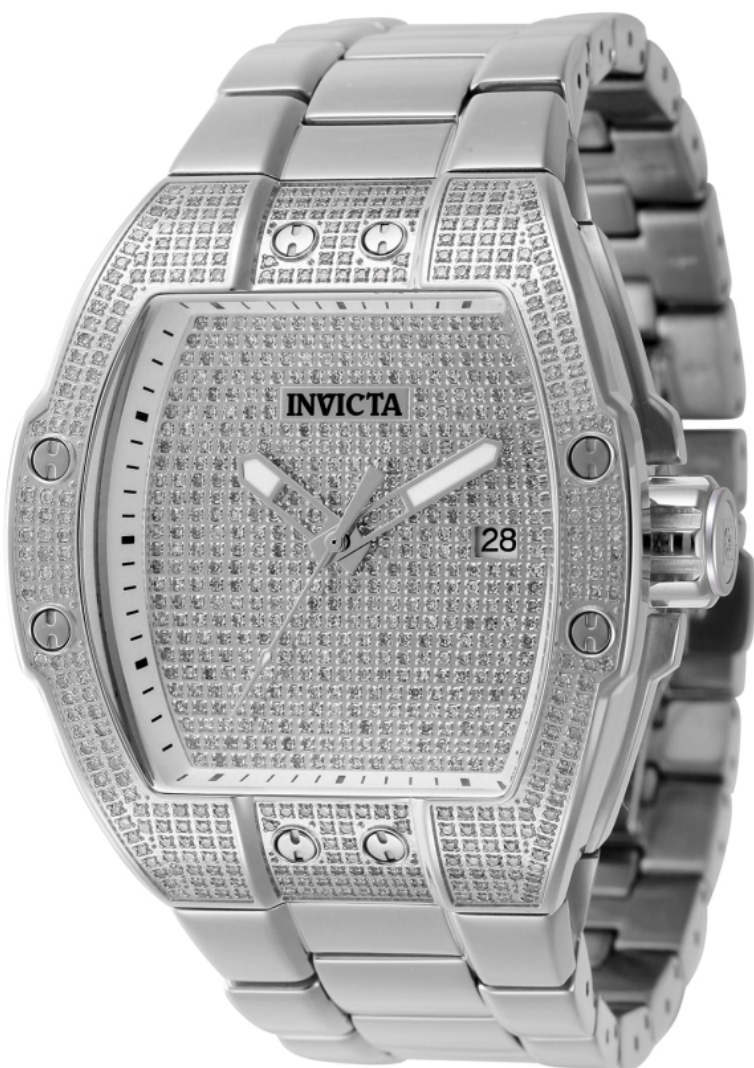

INVICTA

INVICTA 45688

Model:	45688
Year:	2023
Collection:	S1 Rally
Series:	-
Product Family Code:	PF20293
Limited Edition Threshold:	-
Band Material:	Stainless Steel
Band Tone:	Steel
Band Size [mm]:	27
Band Length [mm]:	195
Interchangeable:	No
Bezel Color:	-
Bezel Material:	-
Buckle Type:	Butterfly Push Button
Case Material:	Stainless Steel
Case Tone:	Steel
Case Size [mm]:	44
Crown Type:	Push
Crystal:	Flame Fusion
Dial Material:	Pave
Dial Color:	Rhodium
Function Type:	Automatic
Chronograph Function:	None
Gender:	Men
Luminous Material:	Tritnite
Luminous Color:	White
Movement Caliber:	NH35A
Movement Components:	Japan
Movement Jewels:	24
Movement Origin:	Malaysia
Movement Vendor:	TMI
Swiss Made:	-
Number of Stones:	801
Type of Stones:	Diamond
Size of Stones:	0.9
Diamonds TCW:	3.3642
Case Thickness:	17
UPC Code:	886678607105
Water Resistance [m]:	50
Weight:	250