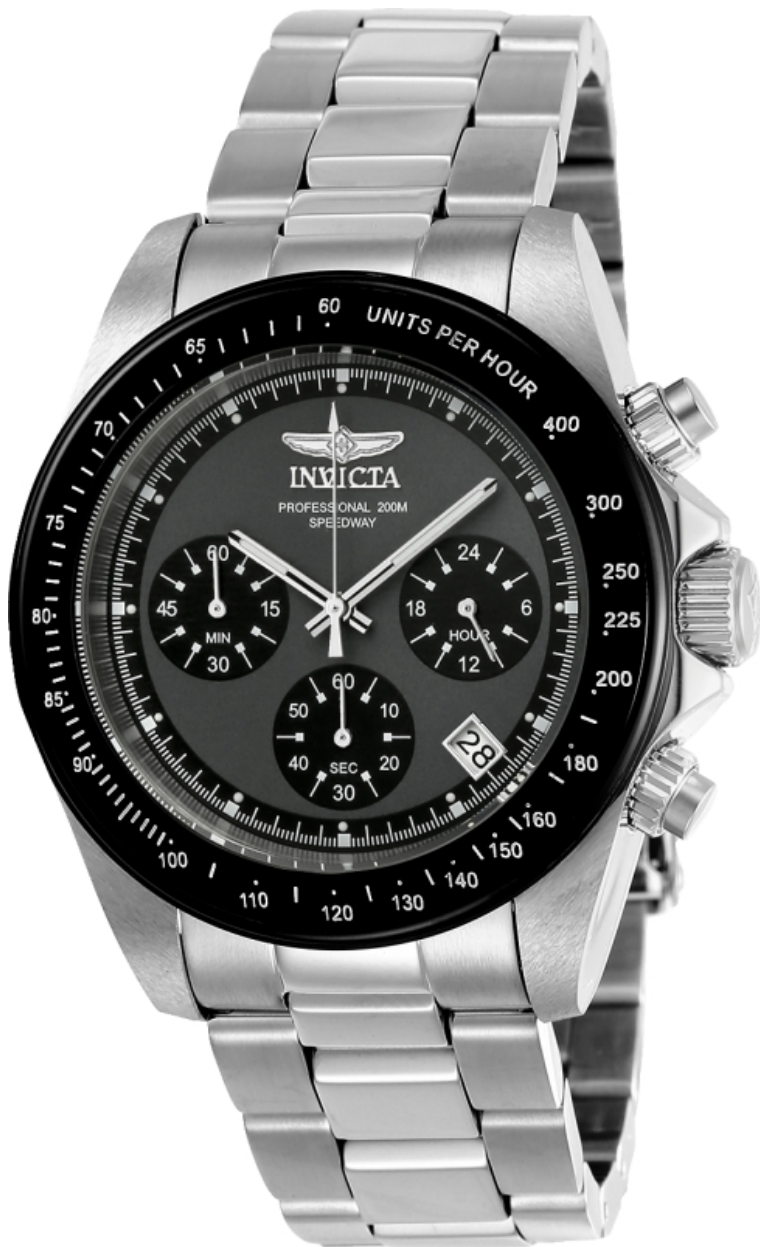

# INVICTA

## INVICTA 23123

Model:	23123
Year:	2016
Collection:	Speedway
Series:	-
Product Family Code:	PF1159
Limited Edition Threshold:	-
Band Material:	Stainless Steel
Band Tone:	Steel
Band Size [mm]:	20
Band Length [mm]:	205
Interchangeable:	No
Bezel Color:	None
Bezel Material:	Stainless Steel
Buckle Type:	Fold Over Safety
Case Material:	Stainless Steel
Case Tone:	Steel, Black
Case Size [mm]:	39.5
Crown Type:	Screw Down
Crystal:	Mineral
Dial Material:	Metal
Dial Color:	Grey, Black
Function Type:	Quartz
Chronograph Function:	60 Minute
Gender:	Men
Luminous Material:	Tritnite
Luminous Color:	White
Movement Caliber:	VD53
Movement Components:	Japan
Movement Jewels:	-
Movement Origin:	Japan
Movement Vendor:	TMI
Swiss Made:	-
Number of Stones:	-
Type of Stones:	None
Size of Stones:	-
Diamonds TCW:	0
Case Thickness:	14
UPC Code:	886678282272
Water Resistance [m]:	200
Weight:	153