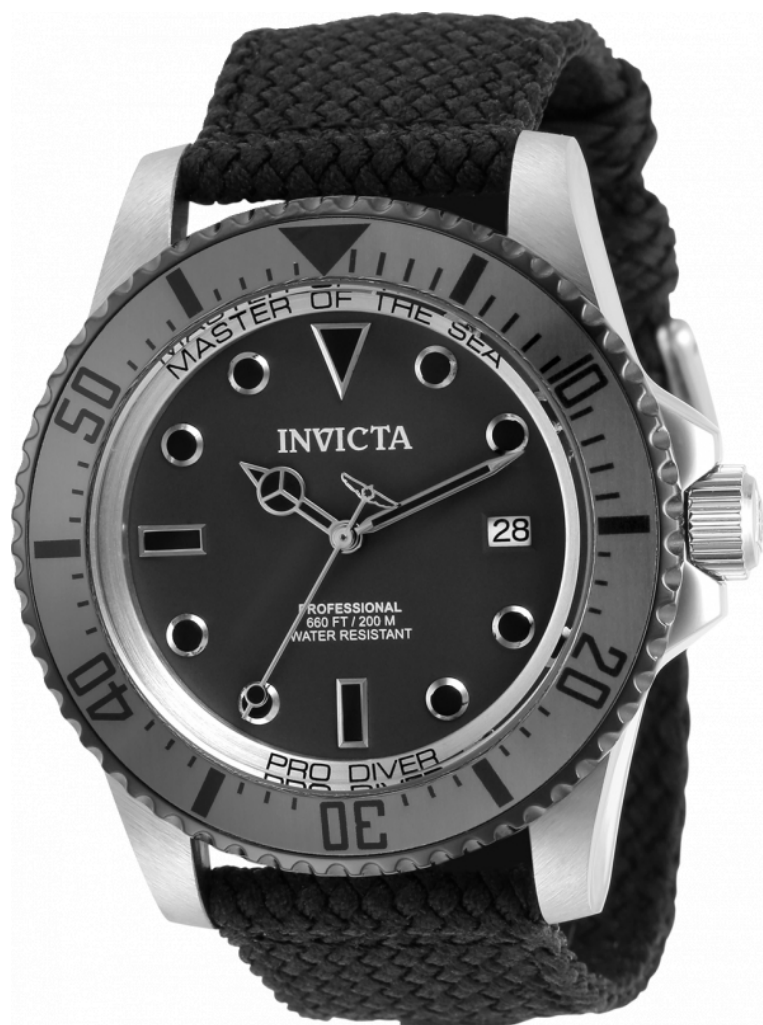

INVICTA

INVICTA 31485

Model:	31485
Year:	2019
Collection:	Pro Diver
Series:	-
Product Family Code:	PF12534
Limited Edition Threshold:	-
Band Material:	Polyester
Band Tone:	Black
Band Size [mm]:	22
Band Length [mm]:	220
Interchangeable:	No
Bezel Color:	Grey
Bezel Material:	Stainless Steel
Buckle Type:	Buckle
Case Material:	Stainless Steel
Case Tone:	Steel, Black
Case Size [mm]:	44
Crown Type:	Screw Down
Crystal:	Flame Fusion
Dial Material:	Metal
Dial Color:	Grey
Function Type:	Automatic
Chronograph Function:	None
Gender:	Men
Luminous Material:	Tritnite
Luminous Color:	Grey
Movement Caliber:	NH35A
Movement Components:	Japan
Movement Jewels:	24
Movement Origin:	Malaysia
Movement Vendor:	TMI
Swiss Made:	-
Number of Stones:	-
Type of Stones:	None
Size of Stones:	-
Diamonds TCW:	0
Case Thickness:	14
UPC Code:	886678371891
Water Resistance [m]:	200
Weight:	102