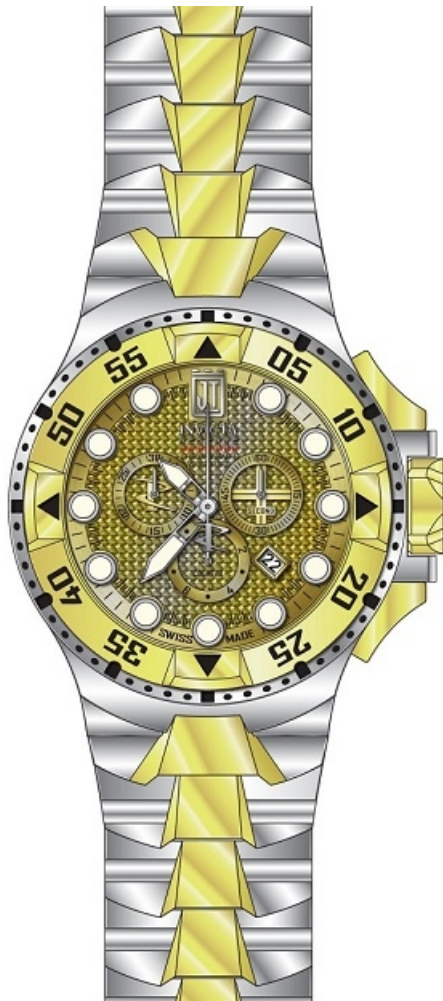

## INVICTA 18333

Model: 18333

Year: 2014

Collection: JT

Series: -

Product Family Code: PF1706

Limited Edition: 999

Threshold:

Band Material: Stainless Steel

Band Tone: Gold, Steel

Band Size [mm]: 30

Band Length [mm]: 210

Interchangeable: No

Bezel Color: Gold, Black

Bezel Material: Stainless Steel

Buckle Type: Fold Over Safety

Case Material: Stainless Steel

Case Tone: Steel, Gold

Case Size [mm]: 50

Crown Type: Screw Down

Crystal: Flame Fusion

Dial Material: Carbon Fiber, Metal

Dial Color: Gold

Function Type: Quartz

Chronograph Function: 30 Minute

Gender: Men

Luminous Material: Superluminova

Luminous Color: White

Movement Caliber: 5040.D

Movement Components: Swiss

Movement Jewels: 13

Movement Origin: Swiss