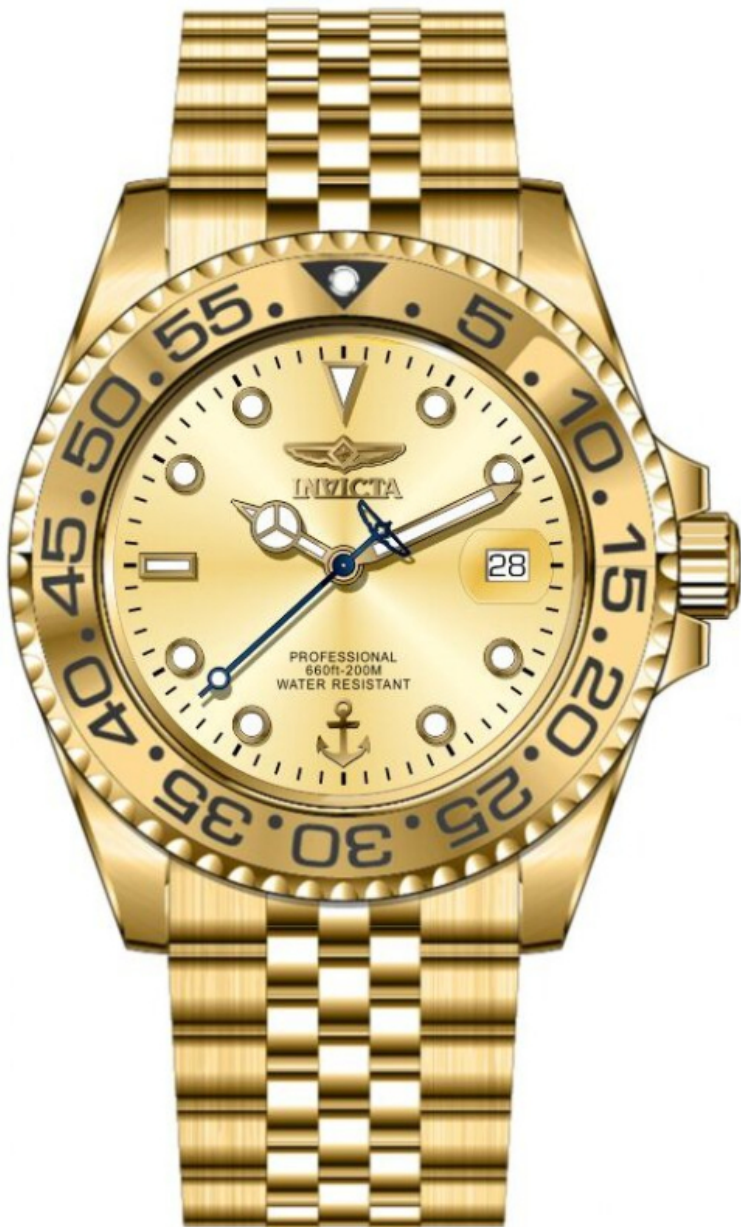

# INVICTA

## INVICTA 48666

Model:	48666
Year:	2024
Collection:	OCEAN VOYAGE
Series:	-
Product Family Code:	PF22129
Limited Edition Threshold:	-
Band Material:	Stainless Steel
Band Tone:	Gold
Band Size [mm]:	20
Band Length [mm]:	180
Interchangeable:	No
Bezel Color:	Gold, Black
Bezel Material:	Luminous, Aluminum, Stainless Steel
Buckle Type:	Fold Over Safety
Case Material:	Stainless Steel
Case Tone:	Gold
Case Size [mm]:	38
Crown Type:	Screw Down
Crystal:	Mineral
Dial Material:	Brass
Dial Color:	Gold
Function Type:	Quartz
Chronograph Function:	None
Gender:	Lady
Luminous Material:	New Lite
Luminous Color:	White
Movement Caliber:	PC32
Movement Components:	Japan
Movement Jewels:	-
Movement Origin:	Singapore
Movement Vendor:	TMI
Swiss Made:	-
Number of Stones:	-
Type of Stones:	None
Size of Stones:	-
Diamonds TCW:	0
Case Thickness:	11.10
UPC Code:	886678652327
Water Resistance [m]:	200
Weight:	-