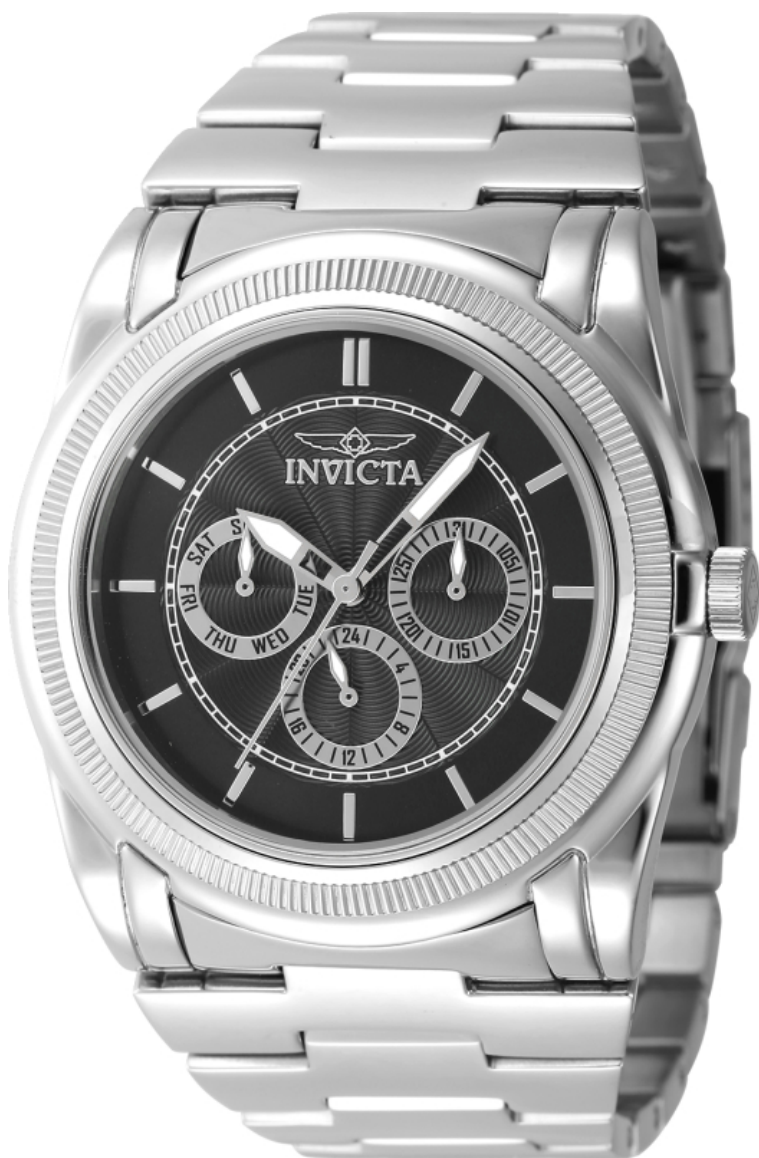

INVICTA

INVICTA 46258

Model:	46258
Year:	2023
Collection:	Slim
Series:	-
Product Family Code:	PF20774
Limited Edition Threshold:	-
Band Material:	Stainless Steel
Band Tone:	Steel
Band Size [mm]:	33
Band Length [mm]:	200
Interchangeable:	No
Bezel Color:	Steel
Bezel Material:	Stainless Steel
Buckle Type:	Fold Over Safety
Case Material:	Stainless Steel
Case Tone:	Steel
Case Size [mm]:	46
Crown Type:	Push
Crystal:	Mineral
Dial Material:	Metal
Dial Color:	Gunmetal
Function Type:	Quartz
Chronograph Function:	None
Gender:	Men
Luminous Material:	None
Luminous Color:	None
Movement Caliber:	VH63
Movement Components:	Japan
Movement Jewels:	-
Movement Origin:	Japan
Movement Vendor:	TMI
Swiss Made:	-
Number of Stones:	-
Type of Stones:	None
Size of Stones:	-
Diamonds TCW:	0
Case Thickness:	8.65
UPC Code:	886678614684
Water Resistance [m]:	30
Weight:	-