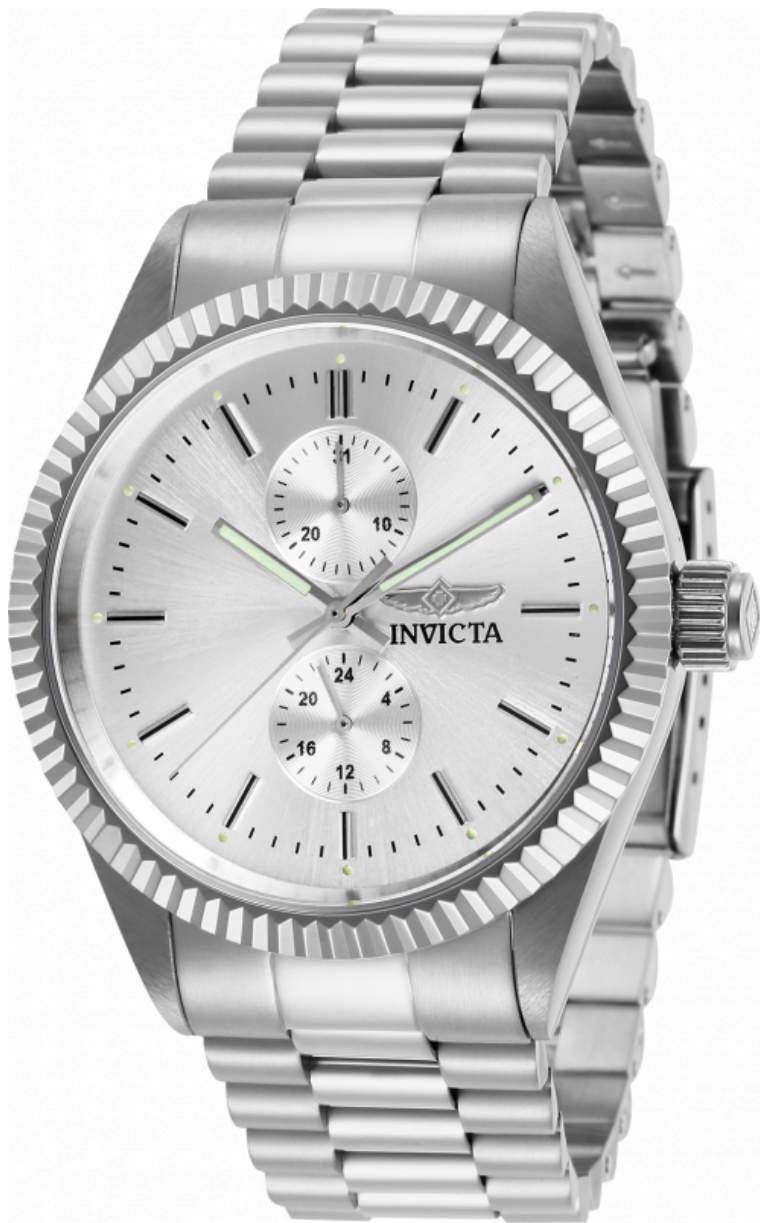

INVICTA

INVICTA 29418

Model:	29418
Year:	2018
Collection:	Specialty
Series:	-
Product Family Code:	PF11216
Limited Edition Threshold:	-
Band Material:	Stainless Steel
Band Tone:	Steel
Band Size [mm]:	22
Band Length [mm]:	210
Interchangeable:	No
Bezel Color:	None
Bezel Material:	Stainless Steel
Buckle Type:	Fold Over
Case Material:	Stainless Steel
Case Tone:	Steel
Case Size [mm]:	43
Crown Type:	Push
Crystal:	Mineral
Dial Material:	Metal
Dial Color:	Silver
Function Type:	Quartz
Chronograph Function:	None
Gender:	Men
Luminous Material:	Tritnite
Luminous Color:	Green
Movement Caliber:	VH61
Movement Components:	Japan
Movement Jewels:	-
Movement Origin:	Japan
Movement Vendor:	TMI
Swiss Made:	-
Number of Stones:	-
Type of Stones:	None
Size of Stones:	-
Diamonds TCW:	0
Case Thickness:	10.5
UPC Code:	886678349111
Water Resistance [m]:	50
Weight:	-