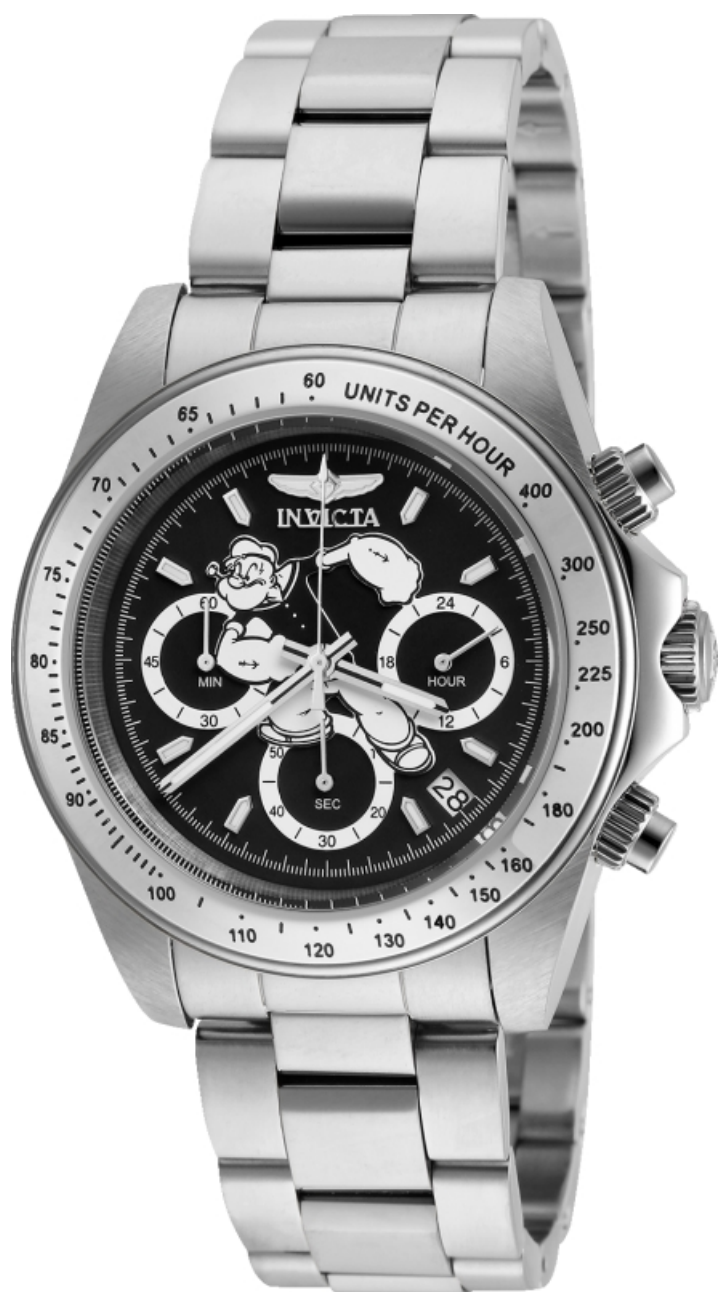

INVICTA

INVICTA 24482

Model:	24482
Year:	2016
Collection:	Character Collection
Series:	Popeye
Product Family Code:	PF8312
Limited Edition Threshold:	3000
Band Material:	Stainless Steel
Band Tone:	Steel
Band Size [mm]:	20
Band Length [mm]:	205
Interchangeable:	No
Bezel Color:	None
Bezel Material:	Stainless Steel
Buckle Type:	Fold Over Safety
Case Material:	Stainless Steel
Case Tone:	Steel
Case Size [mm]:	39.5
Crown Type:	Screw Down
Crystal:	Mineral
Dial Material:	Metal
Dial Color:	Black
Function Type:	Quartz
Chronograph Function:	60 Minute
Gender:	Men
Luminous Material:	Tritnite
Luminous Color:	White
Movement Caliber:	VD53
Movement Components:	Japan
Movement Jewels:	-
Movement Origin:	Japan
Movement Vendor:	TMI
Swiss Made:	-
Number of Stones:	-
Type of Stones:	None
Size of Stones:	-
Diamonds TCW:	0
Case Thickness:	13.1
UPC Code:	886678296613
Water Resistance [m]:	200
Weight:	153