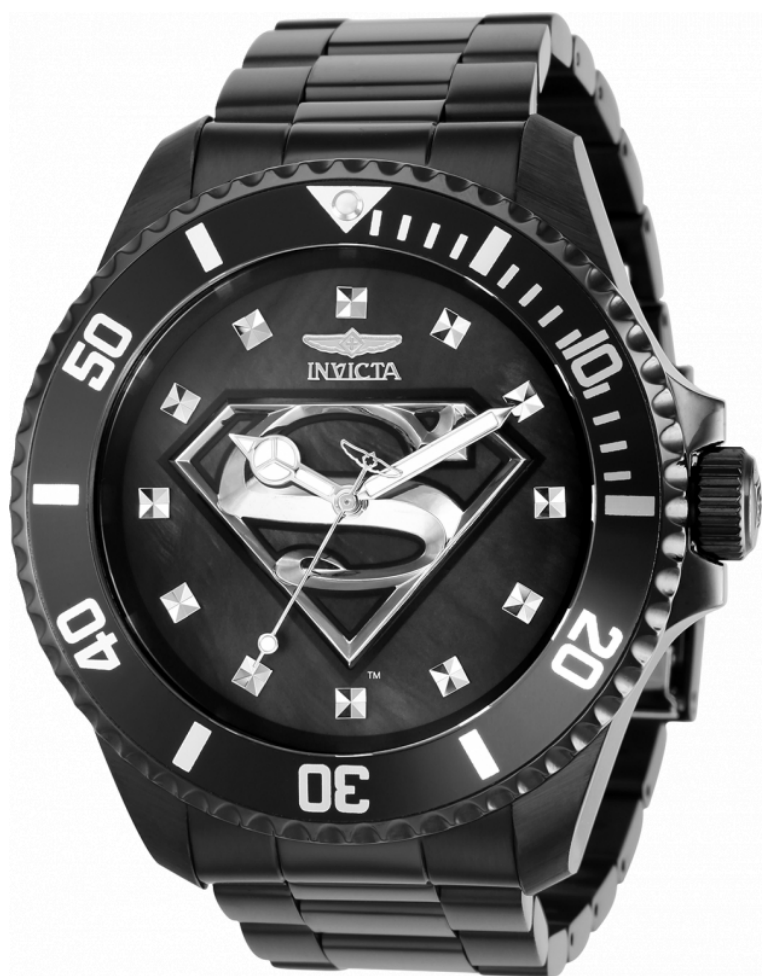

INVICTA

INVICTA 36357

Model:	36357
Year:	2020
Collection:	DC Comics
Series:	Superman
Product Family Code:	PF17540
Limited Edition Threshold:	4000
Band Material:	Stainless Steel
Band Tone:	Black
Band Size [mm]:	26
Band Length [mm]:	190
Interchangeable:	-
Bezel Color:	Black
Bezel Material:	Stainless Steel
Buckle Type:	Fold Over Safety
Case Material:	Stainless Steel
Case Tone:	Black
Case Size [mm]:	54
Crown Type:	Push
Crystal:	Flame Fusion
Dial Material:	Mother Of Pearl
Dial Color:	Black
Function Type:	Quartz
Chronograph Function:	-
Gender:	Men
Luminous Material:	Tritnite
Luminous Color:	White
Movement Caliber:	PC21AF
Movement Components:	Japan
Movement Jewels:	-
Movement Origin:	Japan
Movement Vendor:	TMI
Swiss Made:	-
Number of Stones:	-
Type of Stones:	None
Size of Stones:	-
Diamonds TCW:	0
Case Thickness:	14.6
UPC Code:	886678443758
Water Resistance [m]:	100
Weight:	-