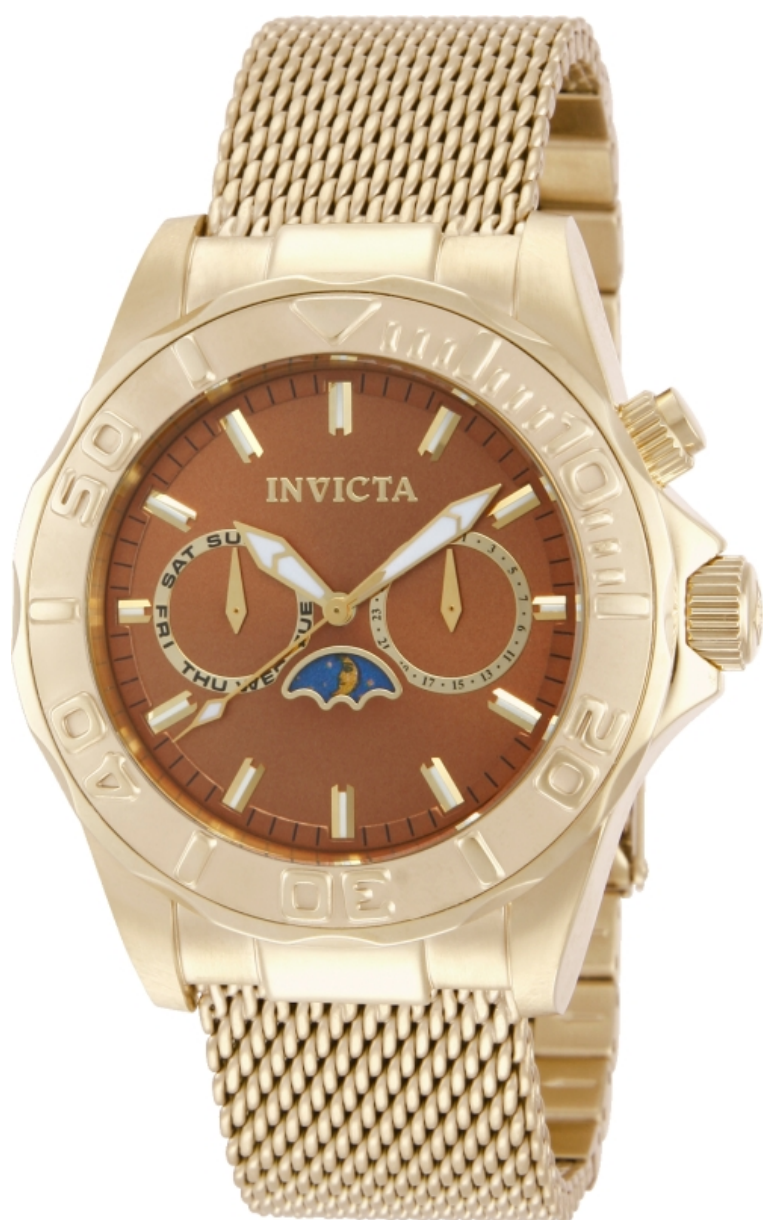

INVICTA

INVICTA 14388

Model:	14388
Year:	2012
Collection:	Pro Diver
Series:	-
Product Family Code:	PF0428
Limited Edition Threshold:	-
Band Material:	Stainless Steel
Band Tone:	Gold
Band Size [mm]:	22
Band Length [mm]:	215
Interchangeable:	No
Bezel Color:	None
Bezel Material:	Stainless Steel
Buckle Type:	Fold Over Safety
Case Material:	Stainless Steel
Case Tone:	Gold
Case Size [mm]:	44
Crown Type:	Push
Crystal:	Flame Fusion
Dial Material:	Metal
Dial Color:	Copper
Function Type:	Quartz
Chronograph Function:	None
Gender:	Men
Luminous Material:	Tritnite
Luminous Color:	White
Movement Caliber:	9231C1
Movement Components:	Swiss
Movement Jewels:	-
Movement Origin:	China
Movement Vendor:	ISA
Swiss Made:	-
Number of Stones:	-
Type of Stones:	None
Size of Stones:	-
Diamonds TCW:	0
Case Thickness:	12
UPC Code:	886678150236
Water Resistance [m]:	100
Weight:	157