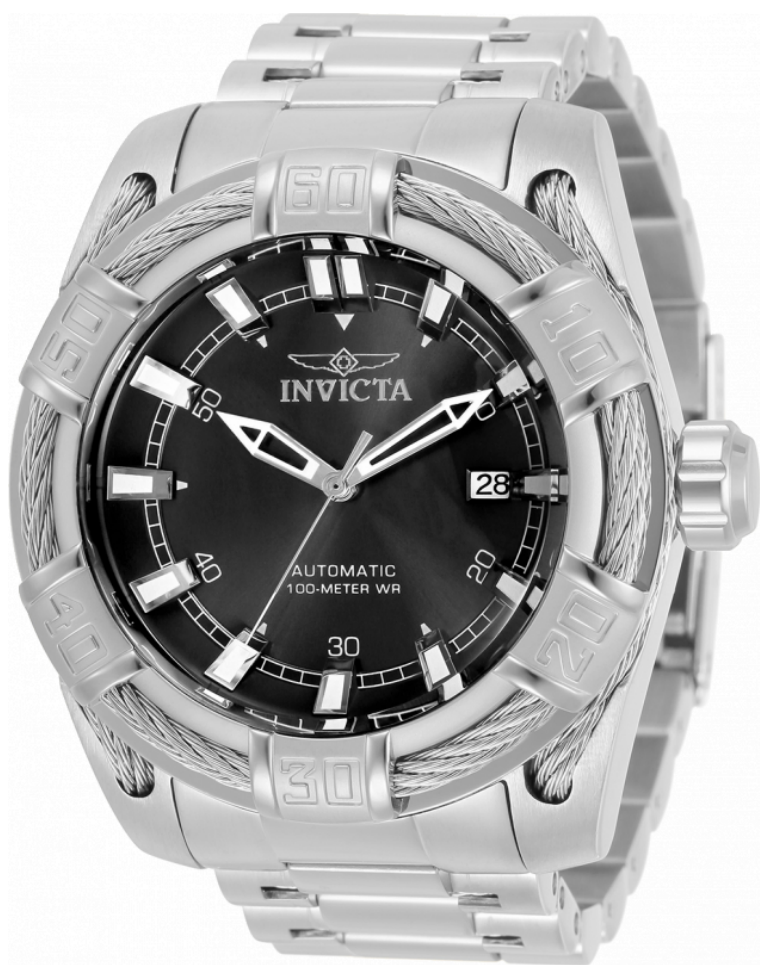

INVICTA

INVICTA 33335

Model:	33335
Year:	2019
Collection:	Bolt
Series:	-
Product Family Code:	PF13702
Limited Edition Threshold:	-
Band Material:	Cable, Stainless Steel
Band Tone:	Steel
Band Size [mm]:	26
Band Length [mm]:	185
Interchangeable:	No
Bezel Color:	Silver
Bezel Material:	Cable, Stainless Steel
Buckle Type:	Fold Over Safety
Case Material:	Stainless Steel
Case Tone:	Steel
Case Size [mm]:	51
Crown Type:	Push
Crystal:	Flame Fusion
Dial Material:	Metal
Dial Color:	Black
Function Type:	Automatic
Chronograph Function:	None
Gender:	Men
Luminous Material:	Tritnite
Luminous Color:	White
Movement Caliber:	NH35
Movement Components:	Japan
Movement Jewels:	24
Movement Origin:	Japan
Movement Vendor:	TMI
Swiss Made:	-
Number of Stones:	-
Type of Stones:	None
Size of Stones:	-
Diamonds TCW:	0
Case Thickness:	-
UPC Code:	886678396108
Water Resistance [m]:	100
Weight:	-