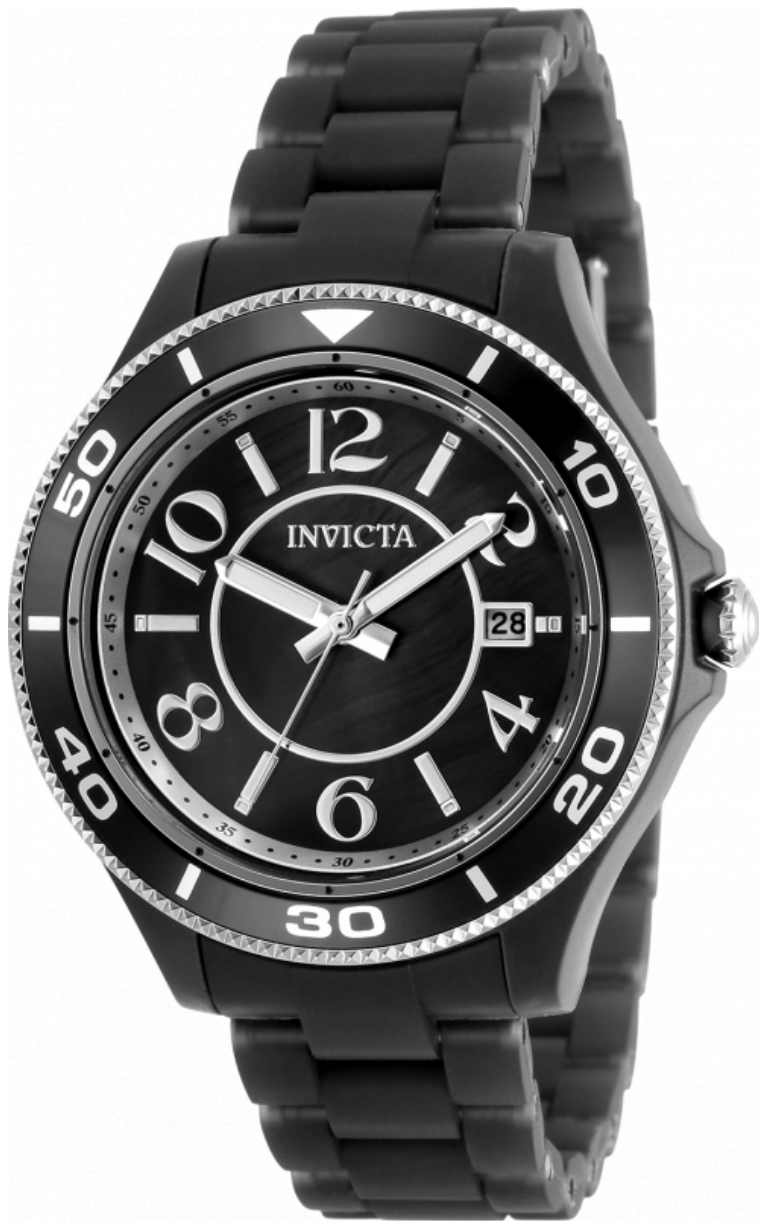

INVICTA

INVICTA 30360

Model:	30360
Year:	2018
Collection:	Anatomic
Series:	-
Product Family Code:	PF11898
Limited Edition Threshold:	-
Band Material:	Plastic
Band Tone:	Black
Band Size [mm]:	18
Band Length [mm]:	200
Interchangeable:	No
Bezel Color:	-
Bezel Material:	-
Buckle Type:	Buckle
Case Material:	Plastic
Case Tone:	Black
Case Size [mm]:	40
Crown Type:	Push
Crystal:	Flame Fusion
Dial Material:	Mother Of Pearl
Dial Color:	White, Black
Function Type:	Quartz
Chronograph Function:	-
Gender:	Lady
Luminous Material:	Tritnite
Luminous Color:	White
Movement Caliber:	PC32
Movement Components:	Japan
Movement Jewels:	-
Movement Origin:	Japan
Movement Vendor:	TMI
Swiss Made:	-
Number of Stones:	-
Type of Stones:	None
Size of Stones:	-
Diamonds TCW:	0
Case Thickness:	-
UPC Code:	886678360468
Water Resistance [m]:	100
Weight:	-