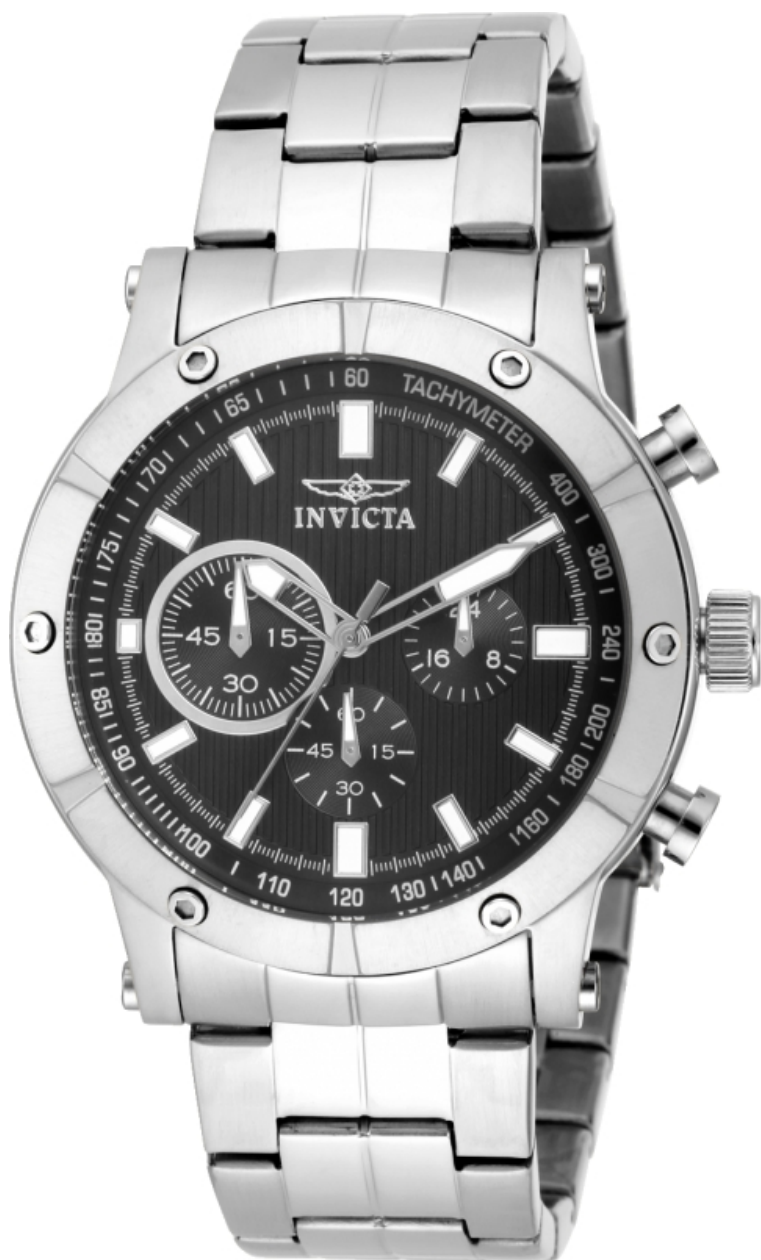

INVICTA

INVICTA 18161

Model:	18161
Year:	2014
Collection:	Specialty
Series:	-
Product Family Code:	PF1783
Limited Edition Threshold:	-
Band Material:	Stainless Steel
Band Tone:	Steel
Band Size [mm]:	24
Band Length [mm]:	225
Interchangeable:	No
Bezel Color:	None
Bezel Material:	Stainless Steel
Buckle Type:	Fold Over Safety
Case Material:	Stainless Steel
Case Tone:	Steel
Case Size [mm]:	46.5
Crown Type:	Push
Crystal:	Flame Fusion
Dial Material:	Metal
Dial Color:	Black
Function Type:	Quartz
Chronograph Function:	24 Hour
Gender:	Men
Luminous Material:	Tritnite
Luminous Color:	Blue
Movement Caliber:	VD54
Movement Components:	Japan
Movement Jewels:	-
Movement Origin:	Japan
Movement Vendor:	TMI
Swiss Made:	-
Number of Stones:	-
Type of Stones:	None
Size of Stones:	-
Diamonds TCW:	0
Case Thickness:	12.5
UPC Code:	886678223916
Water Resistance [m]:	100
Weight:	194