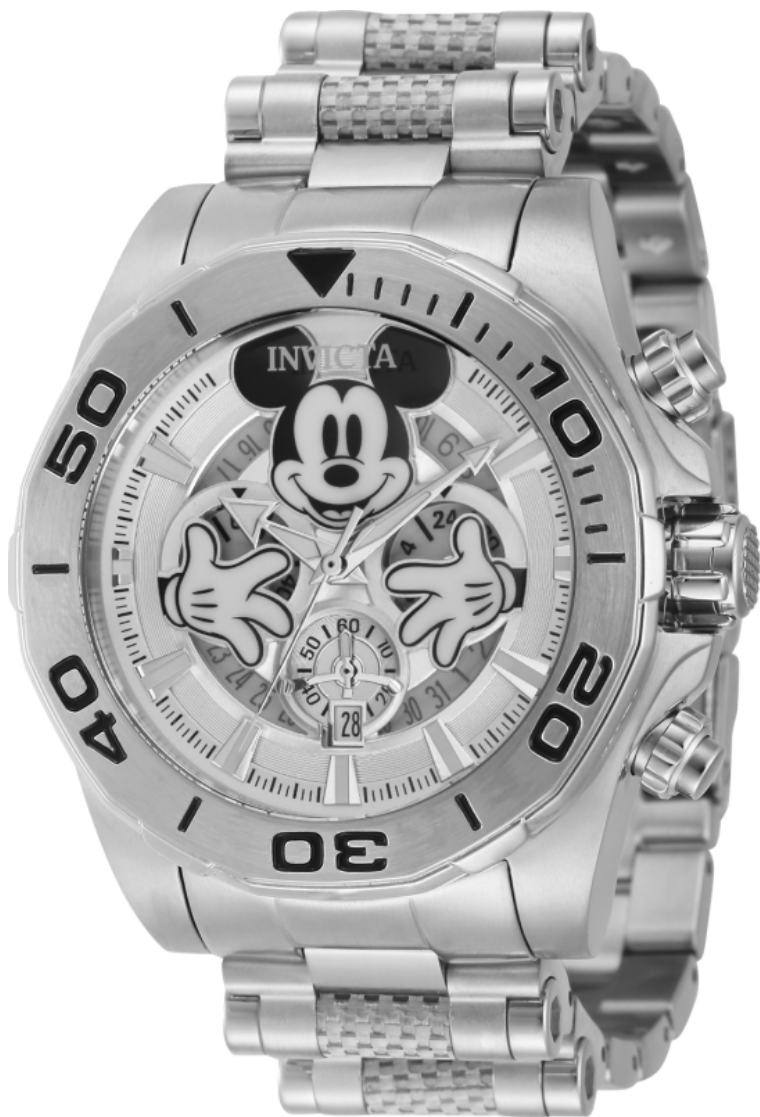

INVICTA

INVICTA 37813

Model:	37813
Year:	2021
Collection:	Disney Limited Edition
Series:	Mickey Mouse
Product Family Code:	PF16904
Limited Edition Threshold:	3000
Band Material:	Glass Fiber, Stainless Steel
Band Tone:	Silver, Steel
Band Size [mm]:	24
Band Length [mm]:	190
Interchangeable:	-
Bezel Color:	Black
Bezel Material:	Stainless Steel
Buckle Type:	Fold Over Safety
Case Material:	Stainless Steel
Case Tone:	Steel
Case Size [mm]:	48
Crown Type:	Push
Crystal:	Flame Fusion
Dial Material:	Metal
Dial Color:	Silver, White, Black
Function Type:	Quartz
Chronograph Function:	60 Minute
Gender:	Men
Luminous Material:	Tritnite
Luminous Color:	White
Movement Caliber:	VD53
Movement Components:	Japan
Movement Jewels:	-
Movement Origin:	Japan
Movement Vendor:	TMI
Swiss Made:	-
Number of Stones:	-
Type of Stones:	None
Size of Stones:	-
Diamonds TCW:	0
Case Thickness:	14.9
UPC Code:	886678515462
Water Resistance [m]:	100
Weight:	-