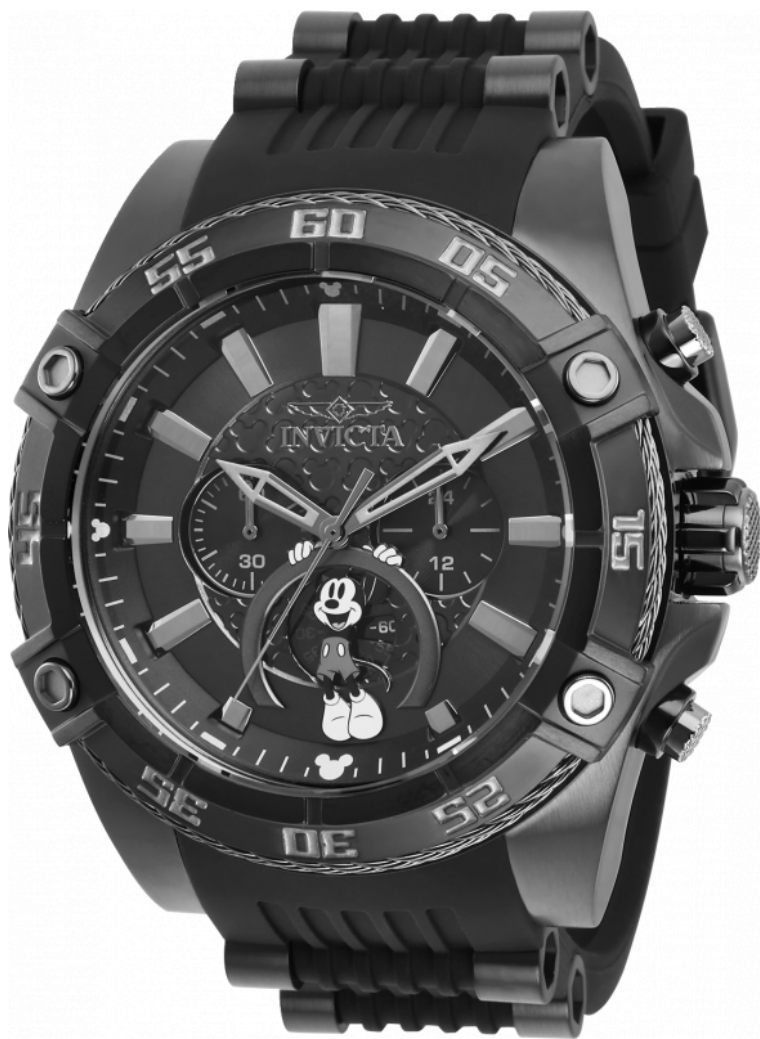

INVICTA

INVICTA 32466

Model:	32466
Year:	2019
Collection:	Disney Limited Edition
Series:	Mickey Mouse
Product Family Code:	PF13550
Limited Edition Threshold:	5000
Band Material:	Silicone, Stainless Steel
Band Tone:	Black
Band Size [mm]:	26
Band Length [mm]:	210
Interchangeable:	-
Bezel Color:	Gunmetal, Black
Bezel Material:	Stainless Steel
Buckle Type:	Buckle
Case Material:	Stainless Steel
Case Tone:	Black
Case Size [mm]:	52
Crown Type:	Push
Crystal:	Flame Fusion
Dial Material:	Metal
Dial Color:	Black
Function Type:	Quartz
Chronograph Function:	-
Gender:	Men
Luminous Material:	Tritnite
Luminous Color:	White
Movement Caliber:	VD54
Movement Components:	Japan
Movement Jewels:	-
Movement Origin:	Japan
Movement Vendor:	TMI
Swiss Made:	-
Number of Stones:	-
Type of Stones:	None
Size of Stones:	-
Diamonds TCW:	0
Case Thickness:	18.30
UPC Code:	886678383320
Water Resistance [m]:	200
Weight:	-