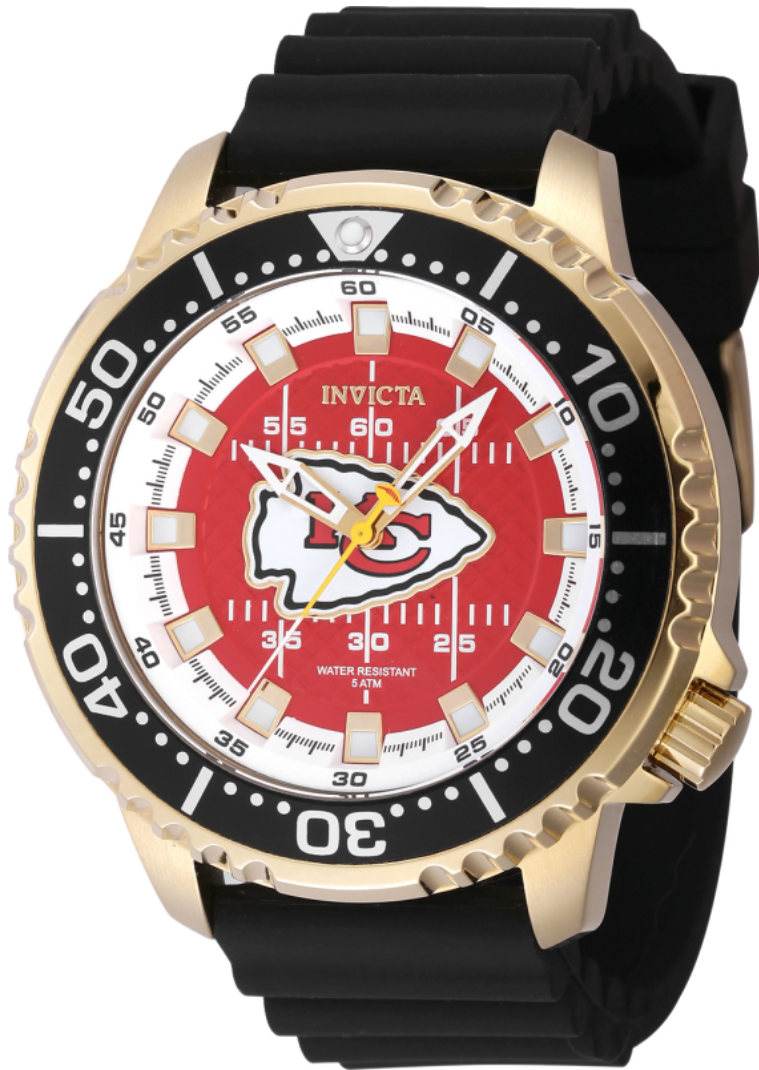

INVICTA

INVICTA 48111

Model:	48111
Year:	2024
Collection:	NFL
Series:	Kansas City Chiefs
Product Family Code:	PF21631
Limited Edition Threshold:	-
Band Material:	Silicone
Band Tone:	Black
Band Size [mm]:	22
Band Length [mm]:	218
Interchangeable:	No
Bezel Color:	Silver, Gold, Black
Bezel Material:	Aluminum, Stainless Steel
Buckle Type:	Buckle
Case Material:	Stainless Steel
Case Tone:	Gold
Case Size [mm]:	48
Crown Type:	Push
Crystal:	Mineral
Dial Material:	Brass
Dial Color:	Red
Function Type:	Quartz
Chronograph Function:	None
Gender:	Men
Luminous Material:	New Lite
Luminous Color:	White
Movement Caliber:	PC21J
Movement Components:	Japan
Movement Jewels:	-
Movement Origin:	Japan
Movement Vendor:	TMI
Swiss Made:	-
Number of Stones:	-
Type of Stones:	None
Size of Stones:	NONE
Diamonds TCW:	0
Case Thickness:	12.10
UPC Code:	886678641130
Water Resistance [m]:	30
Weight:	-