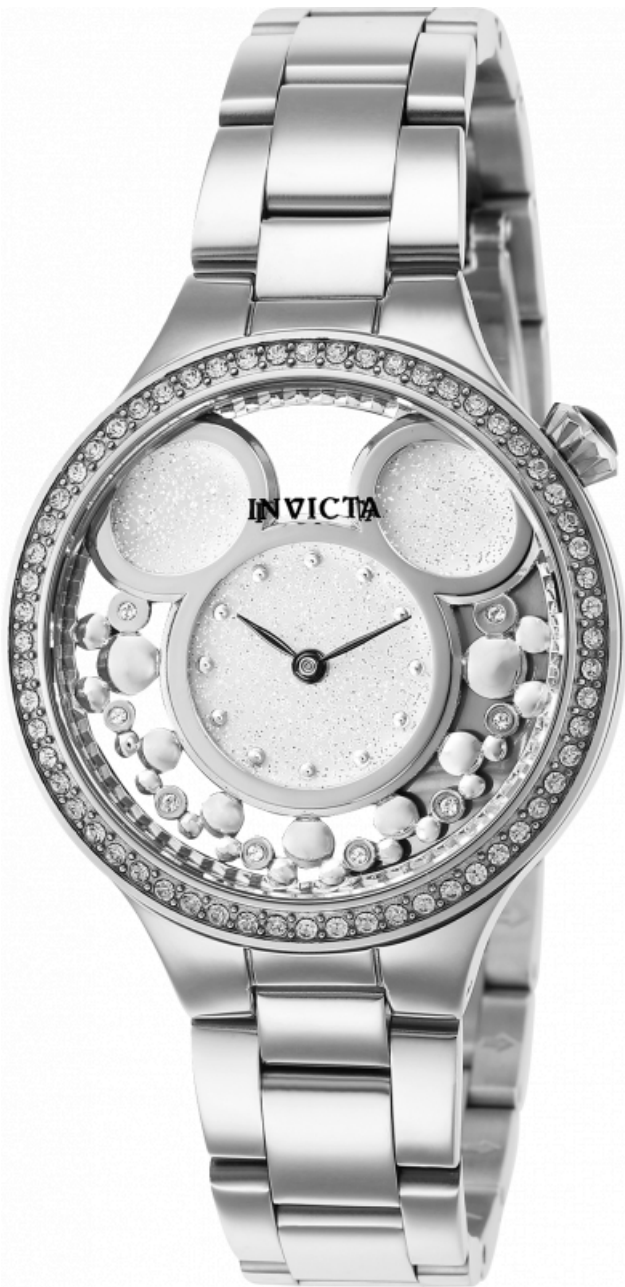

INVICTA

INVICTA 36258

Model:	36258
Year:	2020
Collection:	Disney Limited Edition
Series:	-
Product Family Code:	PF15749
Limited Edition Threshold:	3000
Band Material:	Stainless Steel
Band Tone:	Steel
Band Size [mm]:	16
Band Length [mm]:	175
Interchangeable:	-
Bezel Color:	Silver
Bezel Material:	Stainless Steel
Buckle Type:	Fold Over Push Button
Case Material:	Stainless Steel
Case Tone:	Silver
Case Size [mm]:	35
Crown Type:	Push
Crystal:	Flame Fusion
Dial Material:	Metal
Dial Color:	Silver
Function Type:	Quartz
Chronograph Function:	-
Gender:	Lady
Luminous Material:	None
Luminous Color:	None
Movement Caliber:	PC10
Movement Components:	Japan
Movement Jewels:	-
Movement Origin:	Japan
Movement Vendor:	TMI
Swiss Made:	-
Number of Stones:	60
Type of Stones:	Crystal
Size of Stones:	1.2
Diamonds TCW:	0
Case Thickness:	9.4
UPC Code:	886678442515
Water Resistance [m]:	100
Weight:	-