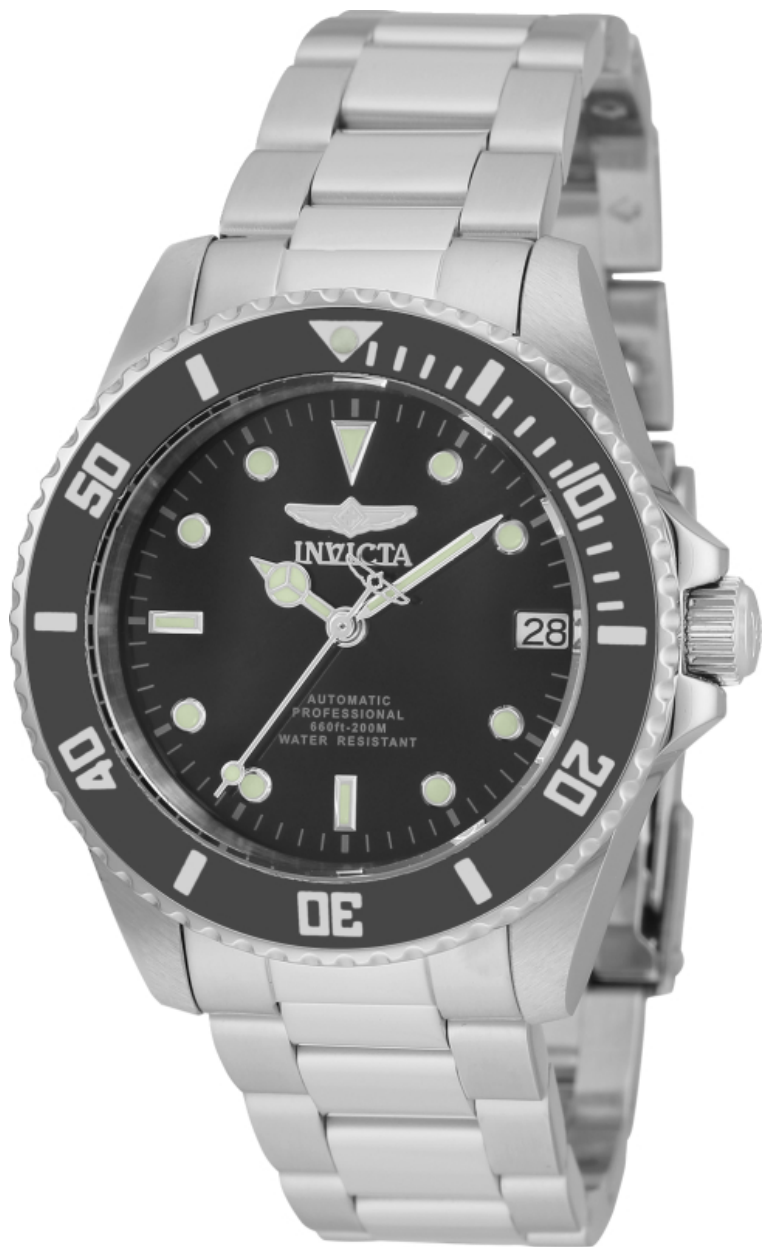

INVICTA

INVICTA 35848

Model:	35848
Year:	2020
Collection:	Pro Diver
Series:	-
Product Family Code:	PF12073
Limited Edition Threshold:	-
Band Material:	Stainless Steel
Band Tone:	Steel
Band Size [mm]:	18
Band Length [mm]:	190
Interchangeable:	No
Bezel Color:	Grey
Bezel Material:	Stainless Steel
Buckle Type:	Fold Over Safety
Case Material:	Stainless Steel
Case Tone:	Steel
Case Size [mm]:	36
Crown Type:	Screw Down
Crystal:	Mineral
Dial Material:	Metal
Dial Color:	Grey
Function Type:	Automatic
Chronograph Function:	None
Gender:	Lady
Luminous Material:	Tritnite
Luminous Color:	Light Green
Movement Caliber:	NH35A
Movement Components:	Japan
Movement Jewels:	24
Movement Origin:	Malaysia
Movement Vendor:	TMI
Swiss Made:	-
Number of Stones:	-
Type of Stones:	None
Size of Stones:	-
Diamonds TCW:	0
Case Thickness:	14.1
UPC Code:	886678438839
Water Resistance [m]:	200
Weight:	127