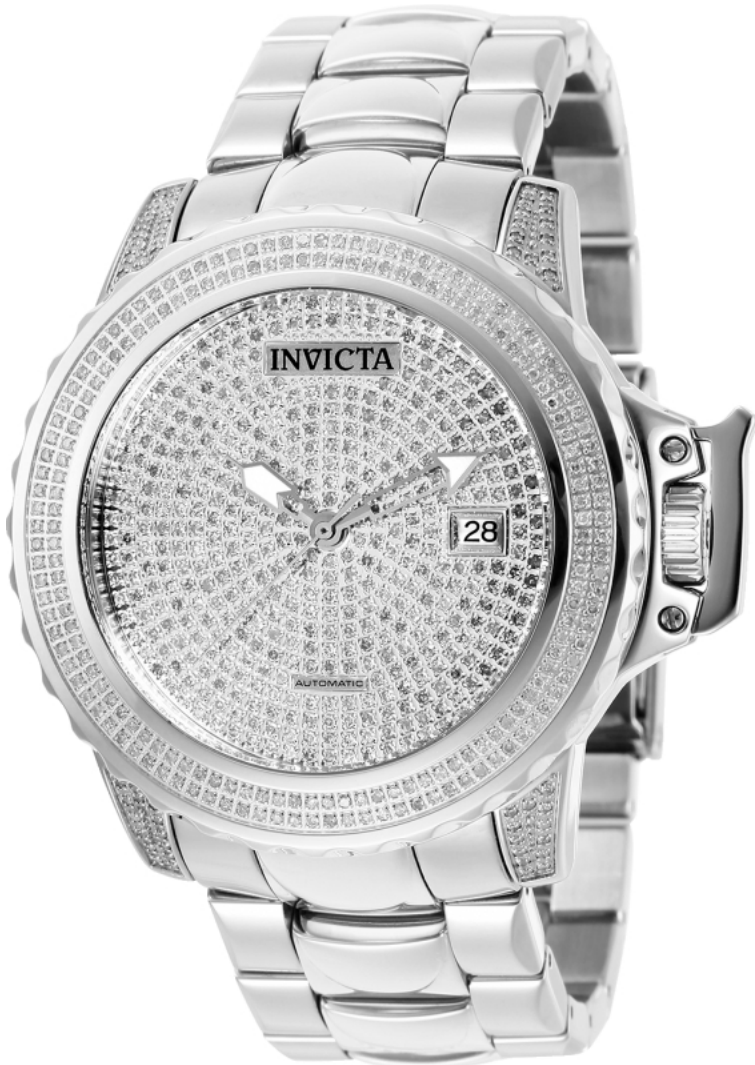

INVICTA

INVICTA 27637

Model:	27637
Year:	2018
Collection:	Subaqua
Series:	-
Product Family Code:	PF10437
Limited Edition Threshold:	500
Band Material:	Stainless Steel
Band Tone:	Steel
Band Size [mm]:	24
Band Length [mm]:	210
Interchangeable:	No
Bezel Color:	None
Bezel Material:	Stainless Steel
Buckle Type:	Fold Over Safety
Case Material:	Stainless Steel
Case Tone:	Steel
Case Size [mm]:	47
Crown Type:	Screw Down
Crystal:	Flame Fusion
Dial Material:	Pave
Dial Color:	Rhodium
Function Type:	Automatic
Chronograph Function:	None
Gender:	Men
Luminous Material:	Tritnite
Luminous Color:	White
Movement Caliber:	NH35A
Movement Components:	Japan
Movement Jewels:	24
Movement Origin:	Malaysia
Movement Vendor:	TMI
Swiss Made:	-
Number of Stones:	705
Type of Stones:	Diamond
Size of Stones:	0.9
Diamonds TCW:	2.961
Case Thickness:	18.5
UPC Code:	886678331055
Water Resistance [m]:	300
Weight:	295