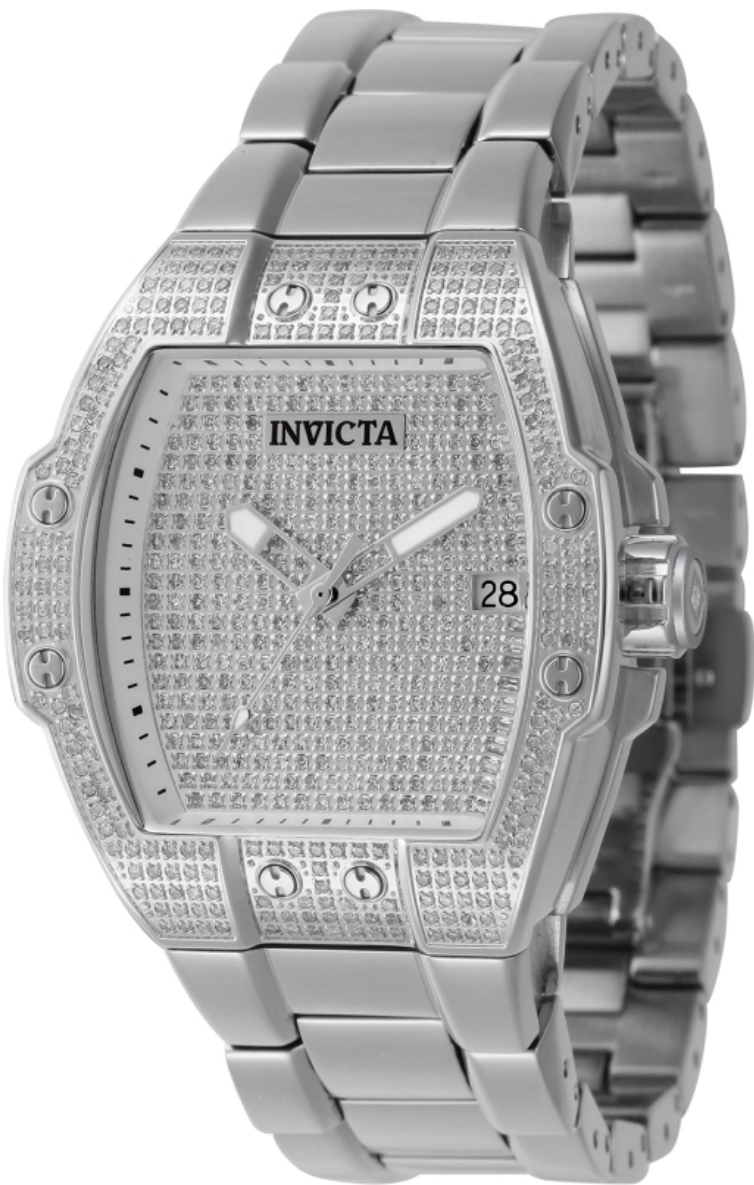

INVICTA

INVICTA 45707

Model:	45707
Year:	2023
Collection:	S1 Rally
Series:	-
Product Family Code:	PF20300
Limited Edition Threshold:	-
Band Material:	Stainless Steel
Band Tone:	Steel
Band Size [mm]:	23
Band Length [mm]:	190
Interchangeable:	No
Bezel Color:	-
Bezel Material:	-
Buckle Type:	Butterfly Push Button
Case Material:	Stainless Steel
Case Tone:	Steel
Case Size [mm]:	38
Crown Type:	Push
Crystal:	Flame Fusion
Dial Material:	Pave
Dial Color:	Rhodium
Function Type:	Quartz
Chronograph Function:	None
Gender:	Lady
Luminous Material:	Tritnite
Luminous Color:	White
Movement Caliber:	515
Movement Components:	Swiss
Movement Jewels:	1
Movement Origin:	Swiss
Movement Vendor:	Ronda
Swiss Made:	-
Number of Stones:	590
Type of Stones:	Diamond
Size of Stones:	0.9
Diamonds TCW:	2.478
Case Thickness:	16
UPC Code:	886678606900
Water Resistance [m]:	50
Weight:	188