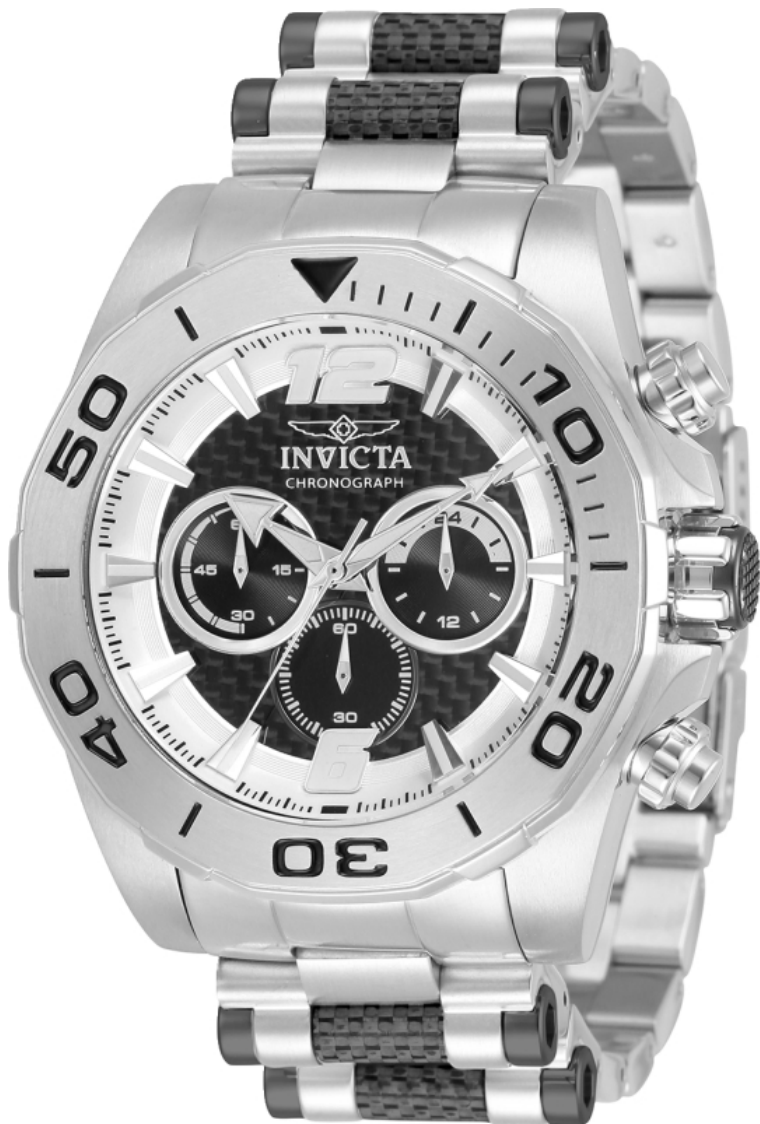

INVICTA

INVICTA 36270

Model:	36270
Year:	2020
Collection:	Speedway
Series:	-
Product Family Code:	PF15700
Limited Edition Threshold:	-
Band Material:	Carbon Fiber, Stainless Steel
Band Tone:	Black, Steel
Band Size [mm]:	24
Band Length [mm]:	210
Interchangeable:	-
Bezel Color:	Silver, Black
Bezel Material:	Stainless Steel
Buckle Type:	Fold Over Safety
Case Material:	Stainless Steel
Case Tone:	Steel
Case Size [mm]:	48
Crown Type:	Push
Crystal:	Mineral
Dial Material:	Carbon Fiber
Dial Color:	Black
Function Type:	Quartz
Chronograph Function:	60 Minute
Gender:	Men
Luminous Material:	Tritnite
Luminous Color:	White
Movement Caliber:	VD54
Movement Components:	Japan
Movement Jewels:	-
Movement Origin:	Japan
Movement Vendor:	TMI
Swiss Made:	-
Number of Stones:	-
Type of Stones:	None
Size of Stones:	-
Diamonds TCW:	0
Case Thickness:	15
UPC Code:	886678442638
Water Resistance [m]:	100
Weight:	-