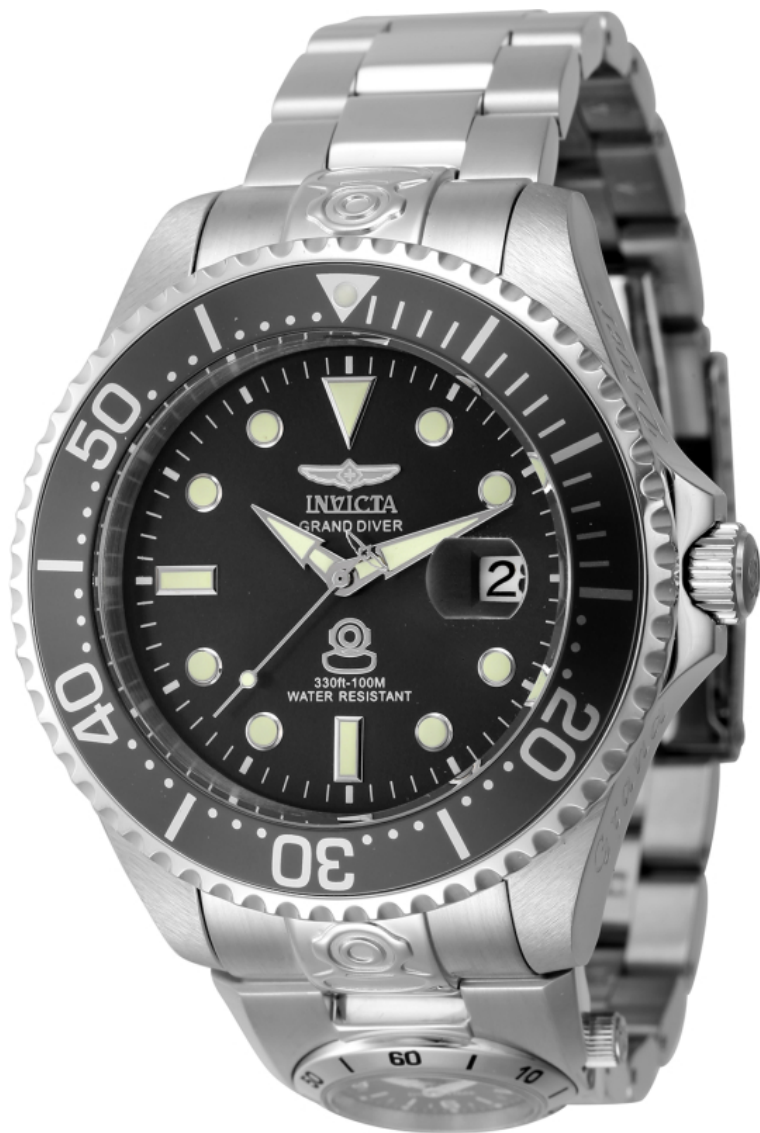

INVICTA

INVICTA 45812

Model:	45812
Year:	2023
Collection:	Pro Diver
Series:	-
Product Family Code:	PF20340
Limited Edition Threshold:	-
Band Material:	Stainless Steel
Band Tone:	Steel
Band Size [mm]:	22
Band Length [mm]:	215
Interchangeable:	No
Bezel Color:	Black
Bezel Material:	Stainless Steel
Buckle Type:	Fold Over Safety
Case Material:	Stainless Steel
Case Tone:	Steel
Case Size [mm]:	47
Crown Type:	Screw Down, Push
Crystal:	Mineral
Dial Material:	Metal
Dial Color:	Black
Function Type:	Automatic, Quartz
Chronograph Function:	None, None
Gender:	Men
Luminous Material:	Tritnite
Luminous Color:	Green
Movement Caliber:	NH35A, PC10
Movement Components:	Japan, Japan
Movement Jewels:	24, 0
Movement Origin:	Malaysia, Japan
Movement Vendor:	TMI, TMI
Swiss Made:	-
Number of Stones:	-
Type of Stones:	None
Size of Stones:	-
Diamonds TCW:	0
Case Thickness:	16
UPC Code:	886678608300
Water Resistance [m]:	100
Weight:	245