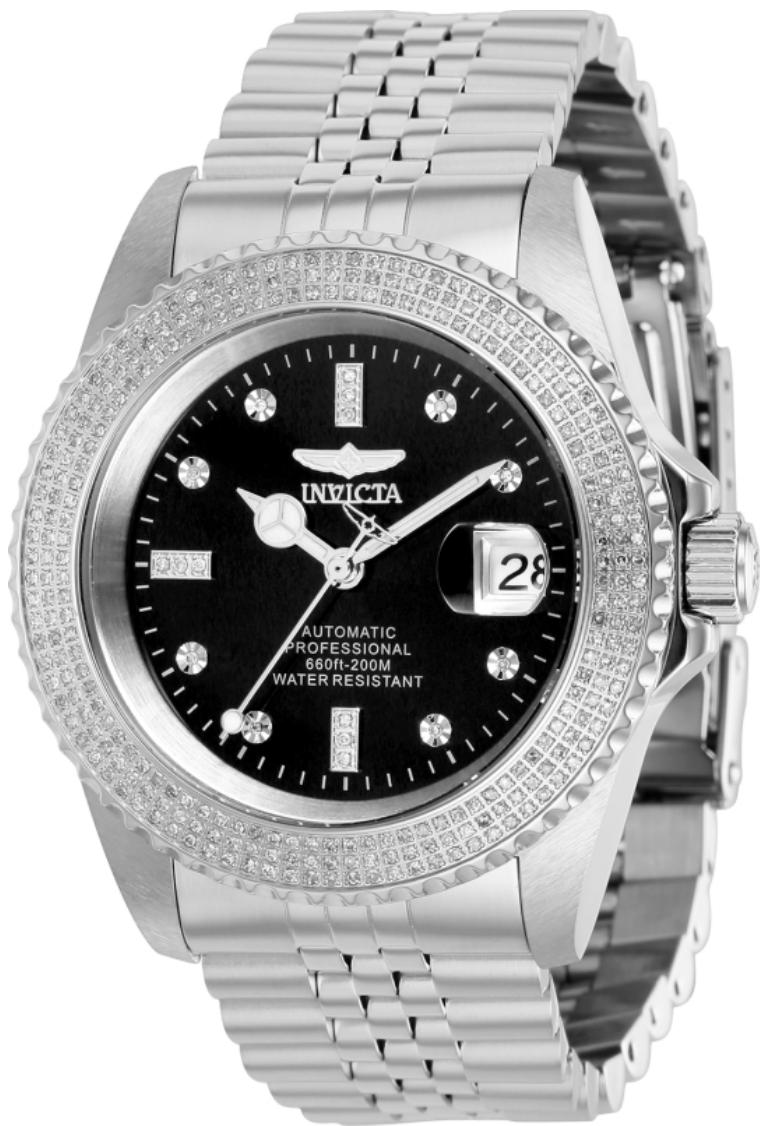

# INVICTA

## INVICTA 38291

Model:	38291
Year:	2021
Collection:	Pro Diver
Series:	-
Product Family Code:	PF16475
Limited Edition Threshold:	-
Band Material:	Stainless Steel
Band Tone:	Steel
Band Size [mm]:	22
Band Length [mm]:	200
Interchangeable:	No
Bezel Color:	-
Bezel Material:	Stainless Steel
Buckle Type:	Fold Over Safety
Case Material:	Stainless Steel
Case Tone:	Steel
Case Size [mm]:	42
Crown Type:	Screw Down
Crystal:	Mineral
Dial Material:	Metal
Dial Color:	Black
Function Type:	Automatic
Chronograph Function:	None
Gender:	Men
Luminous Material:	Tritnite
Luminous Color:	White
Movement Caliber:	NH35A
Movement Components:	Japan
Movement Jewels:	24
Movement Origin:	Malaysia
Movement Vendor:	TMI
Swiss Made:	-
Number of Stones:	287
Type of Stones:	Diamond
Size of Stones:	0.8
Diamonds TCW:	1.0619
Case Thickness:	14
UPC Code:	886678520862
Water Resistance [m]:	200
Weight:	156