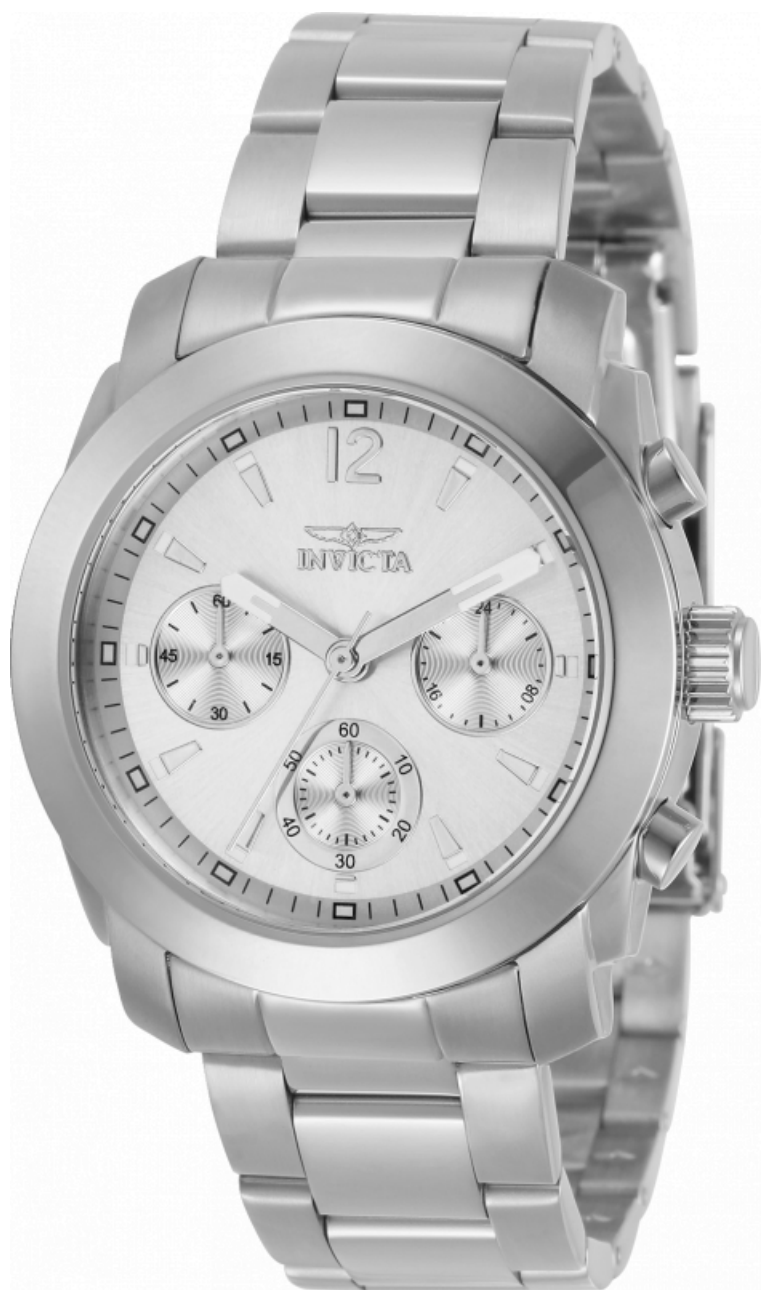

INVICTA

INVICTA 17899

Model:	17899
Year:	2014
Collection:	Angel
Series:	-
Product Family Code:	PF1717
Limited Edition Threshold:	-
Band Material:	Stainless Steel
Band Tone:	Steel
Band Size [mm]:	20
Band Length [mm]:	200
Interchangeable:	No
Bezel Color:	None
Bezel Material:	Stainless Steel
Buckle Type:	Fold Over Safety
Case Material:	Stainless Steel
Case Tone:	Steel
Case Size [mm]:	38
Crown Type:	Push
Crystal:	Flame Fusion
Dial Material:	Metal
Dial Color:	Silver
Function Type:	Quartz
Chronograph Function:	24 Hour
Gender:	Lady
Luminous Material:	Tritnite
Luminous Color:	Blue
Movement Caliber:	9238
Movement Components:	Swiss
Movement Jewels:	-
Movement Origin:	China
Movement Vendor:	ISA
Swiss Made:	-
Number of Stones:	-
Type of Stones:	None
Size of Stones:	-
Diamonds TCW:	0
Case Thickness:	10.5
UPC Code:	886678221073
Water Resistance [m]:	100
Weight:	126