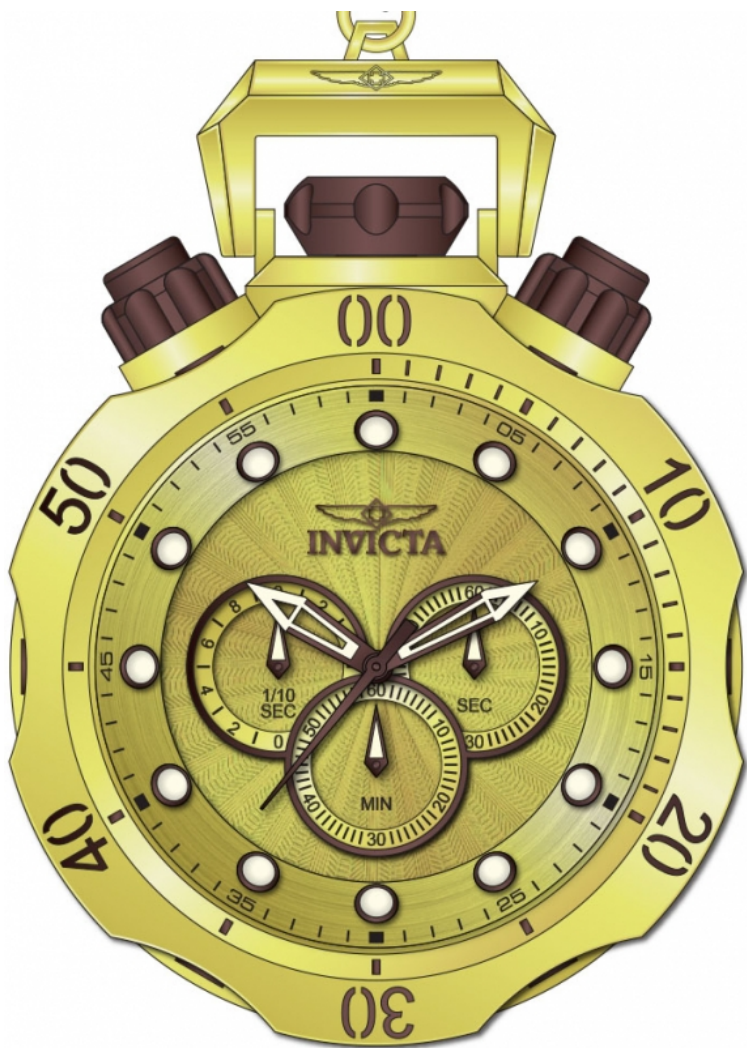

INVICTA

INVICTA 34539

Model:	34539
Year:	2020
Collection:	Venom
Series:	-
Product Family Code:	PF14500
Limited Edition Threshold:	-
Band Material:	None
Band Tone:	None
Band Size [mm]:	0.00
Band Length [mm]:	0.00
Interchangeable:	-
Bezel Color:	Brown, Gold
Bezel Material:	Stainless Steel
Buckle Type:	None
Case Material:	Stainless Steel
Case Tone:	Brown, Gold
Case Size [mm]:	58.00
Crown Type:	Screw Down
Crystal:	Mineral
Dial Material:	Metal
Dial Color:	Gold
Function Type:	Quartz
Chronograph Function:	60 Minute
Gender:	Men
Luminous Material:	New Lite
Luminous Color:	White
Movement Caliber:	VD55
Movement Components:-	
Movement Jewels:	-
Movement Origin:	Japan
Movement Vendor:	TMI
Swiss Made:	-
Number of Stones:	-
Type of Stones:	None
Size of Stones:	-
Diamonds TCW:	0
Case Thickness:	21.20
UPC Code:	886678412525
Water Resistance [m]:	100
Weight:	-