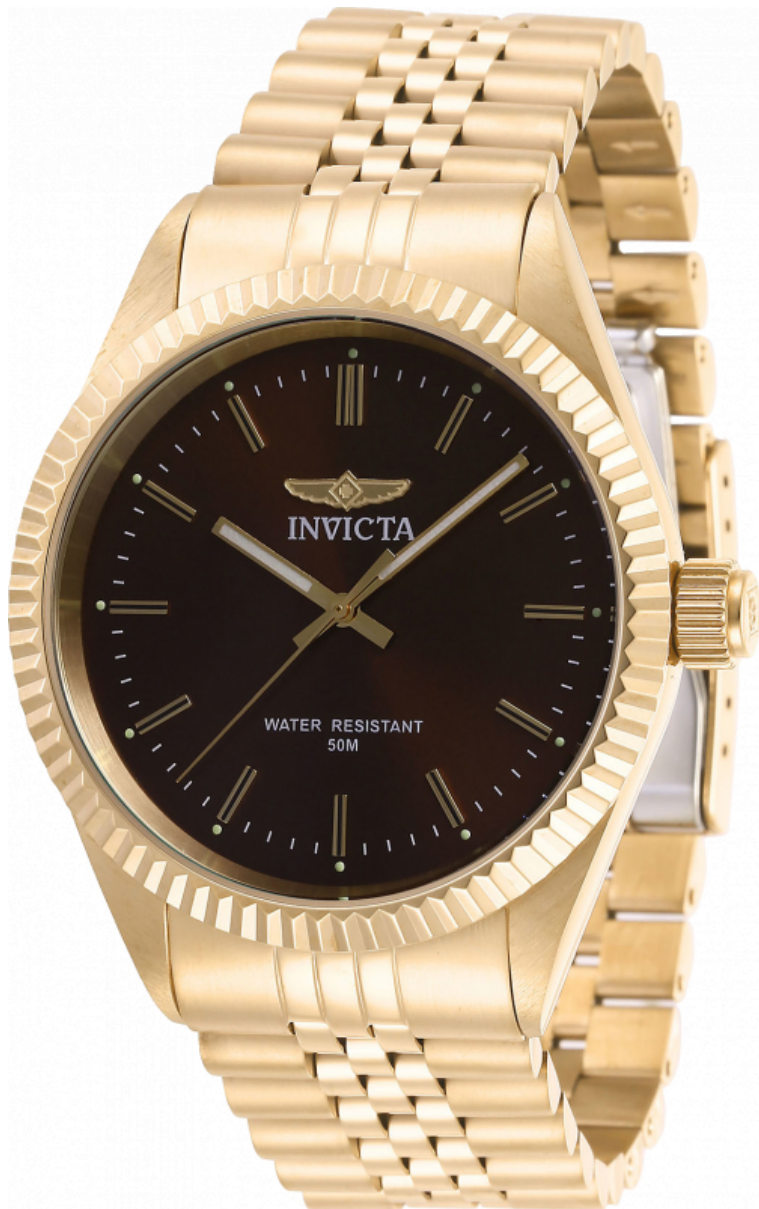

INVICTA

INVICTA 29387

Model:	29387
Year:	2018
Collection:	Specialty
Series:	-
Product Family Code:	PF11212
Limited Edition Threshold:	-
Band Material:	Stainless Steel
Band Tone:	Gold
Band Size [mm]:	22
Band Length [mm]:	210
Interchangeable:	No
Bezel Color:	None
Bezel Material:	Stainless Steel
Buckle Type:	Fold Over
Case Material:	Stainless Steel
Case Tone:	Gold
Case Size [mm]:	43
Crown Type:	Push
Crystal:	Mineral
Dial Material:	Metal
Dial Color:	Brown
Function Type:	Quartz
Chronograph Function:	None
Gender:	Men
Luminous Material:	Tritnite
Luminous Color:	Green
Movement Caliber:	PC21J
Movement Components:	Japan
Movement Jewels:	-
Movement Origin:	Japan
Movement Vendor:	TMI
Swiss Made:	-
Number of Stones:	-
Type of Stones:	None
Size of Stones:	-
Diamonds TCW:	0
Case Thickness:	10.5
UPC Code:	886678348800
Water Resistance [m]:	50
Weight:	-