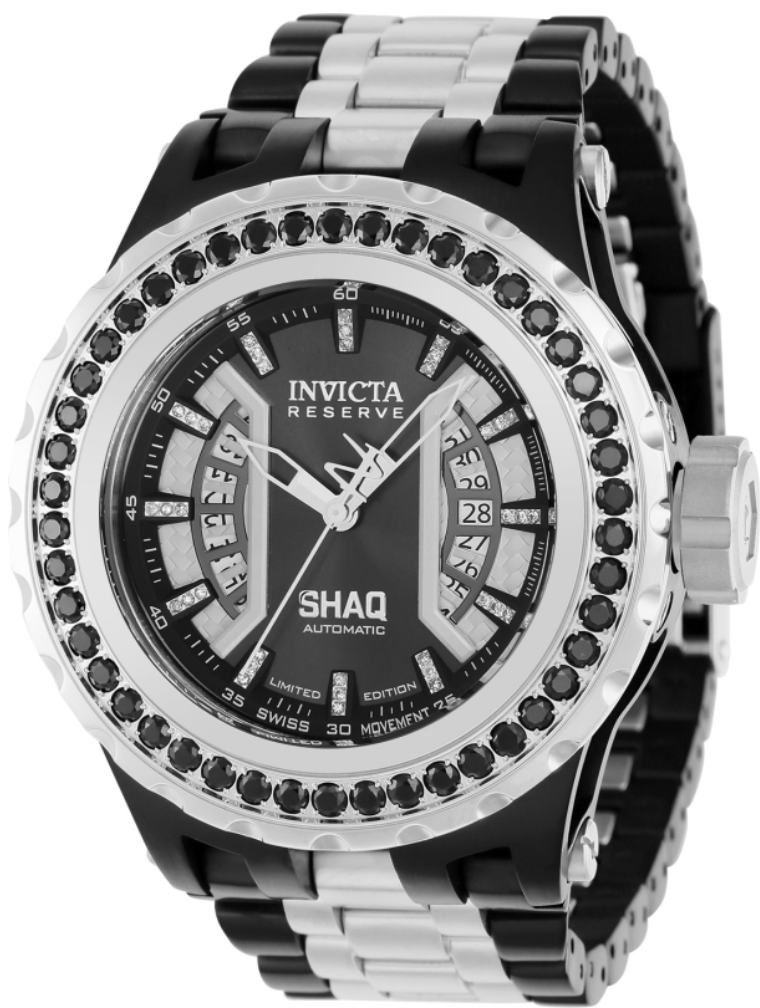

INVICTA

INVICTA 37730

Model:	37730
Year:	2021
Collection:	SHAQ
Series:	Reserve
Product Family Code:	PF16732
Limited Edition Threshold:	2000
Band Material:	Stainless Steel
Band Tone:	Black, Steel
Band Size [mm]:	31
Band Length [mm]:	210
Interchangeable:	No
Bezel Color:	Steel, Black
Bezel Material:	Crystal, Stainless Steel
Buckle Type:	Fold Over Safety
Case Material:	Stainless Steel
Case Tone:	Steel, Black
Case Size [mm]:	52
Crown Type:	Screw Down
Crystal:	Flame Fusion
Dial Material:	Metal
Dial Color:	Silver, Black
Function Type:	Automatic
Chronograph Function:	None
Gender:	Men
Luminous Material:	None
Luminous Color:	None
Movement Caliber:	R150
Movement Components:	Swiss
Movement Jewels:	25
Movement Origin:	Swiss
Movement Vendor:	Ronda
Swiss Made:	-
Number of Stones:	36, 46
Type of Stones:	Diamond, Black Spinel
Size of Stones:	0.9mm, 2.75mm
Diamonds TCW:	0.1512
Case Thickness:	17.75
UPC Code:	886678514441
Water Resistance [m]:	500
Weight:	340