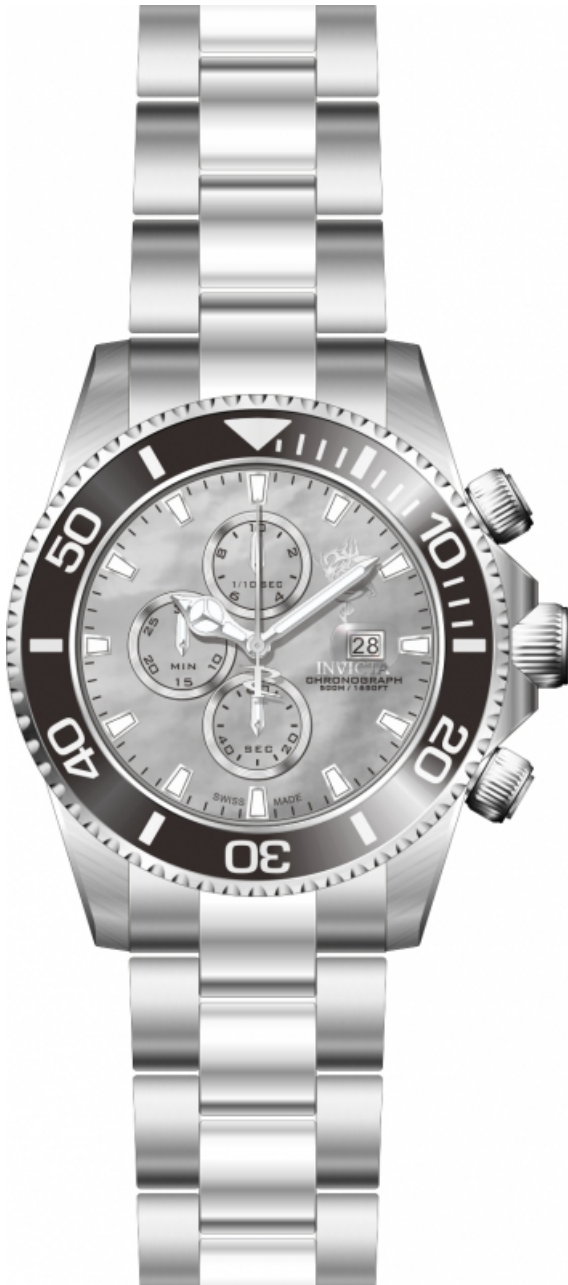

INVICTA

INVICTA 18001

Model:	18001
Year:	2014
Collection:	Sea Base
Series:	-
Product Family Code:	PF1756
Limited Edition Threshold:	-
Band Material:	Stainless Steel
Band Tone:	Steel
Band Size [mm]:	24
Band Length [mm]:	205
Interchangeable:	No
Bezel Color:	None
Bezel Material:	Stainless Steel
Buckle Type:	Butterfly Push Button
Case Material:	Stainless Steel
Case Tone:	Steel, Black
Case Size [mm]:	47
Crown Type:	Screw Down
Crystal:	Sapphire
Dial Material:	Mother Of Pearl
Dial Color:	Platinum
Function Type:	Quartz
Chronograph Function:	10 Hour
Gender:	Men
Luminous Material:	Superluminova
Luminous Color:	White
Movement Caliber:	3540.D
Movement Components:	Swiss
Movement Jewels:	5
Movement Origin:	Swiss
Movement Vendor:	Ronda
Swiss Made:	-
Number of Stones:	-
Type of Stones:	None
Size of Stones:	-
Diamonds TCW:	0
Case Thickness:	-
UPC Code:	886678222094
Water Resistance [m]:	500
Weight:	-