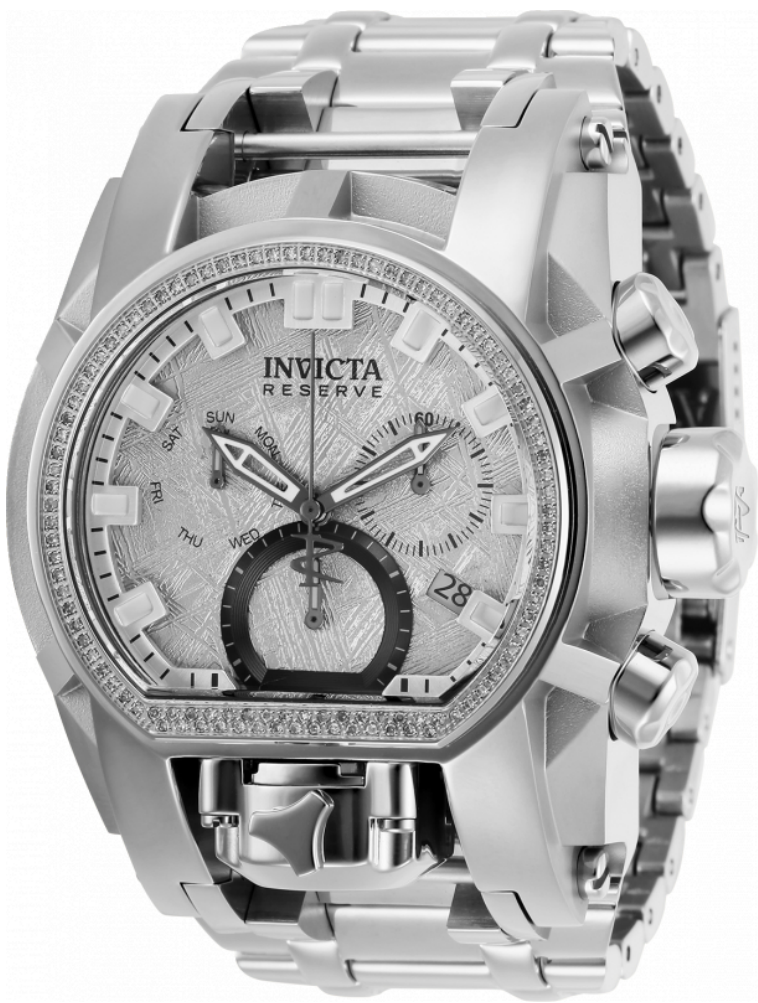

# INVICTA

## INVICTA 28413

Model:	28413
Year:	2018
Collection:	Reserve
Series:	Reserve Bolt Zeus Magnum
Product Family Code:	PF14525
Limited Edition Threshold:	-
Band Material:	Stainless Steel
Band Tone:	Steel
Band Size [mm]:	34
Band Length [mm]:	210
Interchangeable:	No
Bezel Color:	Steel
Bezel Material:	Stainless Steel
Buckle Type:	Fold Over Safety
Case Material:	Stainless Steel
Case Tone:	Steel
Case Size [mm]:	52
Crown Type:	Screw Down, Push
Crystal:	Flame Fusion
Dial Material:	Meteorite, Metal
Dial Color:	Silver
Function Type:	Quartz, Quartz
Chronograph Function:	60 Second
Gender:	Men
Luminous Material:	New Lite
Luminous Color:	White
Movement Caliber:	Z60, 751
Movement Components:	Swiss, Swiss
Movement Jewels:	0, 4
Movement Origin:	Swiss, Swiss
Movement Vendor:	Ronda, Ronda
Swiss Made:	-
Number of Stones:	103
Type of Stones:	Diamond
Size of Stones:	0.9mm
Diamonds TCW:	0.4326
Case Thickness:	20.1
UPC Code:	886678338856
Water Resistance [m]:	200
Weight:	-