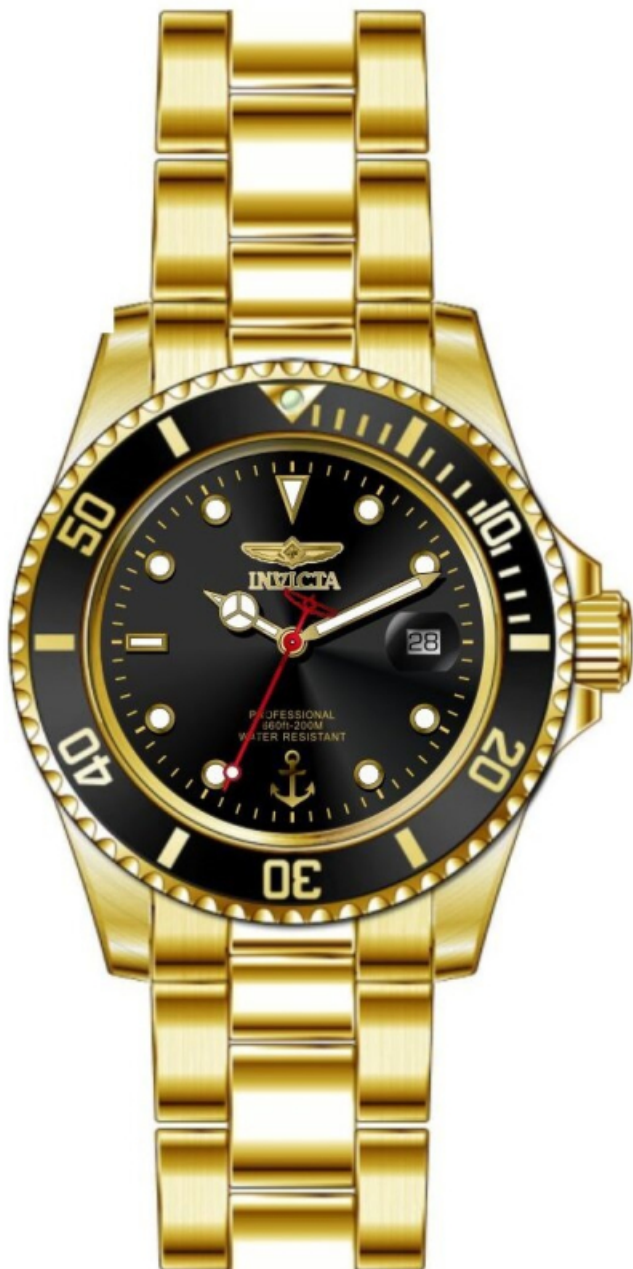

# INVICTA

## INVICTA 48646

Model:	48646
Year:	2024
Collection:	OCEAN VOYAGE
Series:	-
Product Family Code:	PF22118
Limited Edition Threshold:	-
Band Material:	Stainless Steel
Band Tone:	Gold
Band Size [mm]:	20
Band Length [mm]:	185
Interchangeable:	No
Bezel Color:	Gold, Black
Bezel Material:	Luminous, Aluminum, Stainless Steel
Buckle Type:	Fold Over Safety
Case Material:	Stainless Steel
Case Tone:	Gold
Case Size [mm]:	40
Crown Type:	Screw Down
Crystal:	Mineral
Dial Material:	Brass
Dial Color:	Black
Function Type:	Quartz
Chronograph Function:	None
Gender:	Men
Luminous Material:	New Lite
Luminous Color:	Light Green
Movement Caliber:	PC32
Movement Components:	Japan
Movement Jewels:	-
Movement Origin:	Singapore
Movement Vendor:	TMI
Swiss Made:	-
Number of Stones:	-
Type of Stones:	None
Size of Stones:	NONE
Diamonds TCW:	0
Case Thickness:	11.40
UPC Code:	886678652129
Water Resistance [m]:	200
Weight:	-