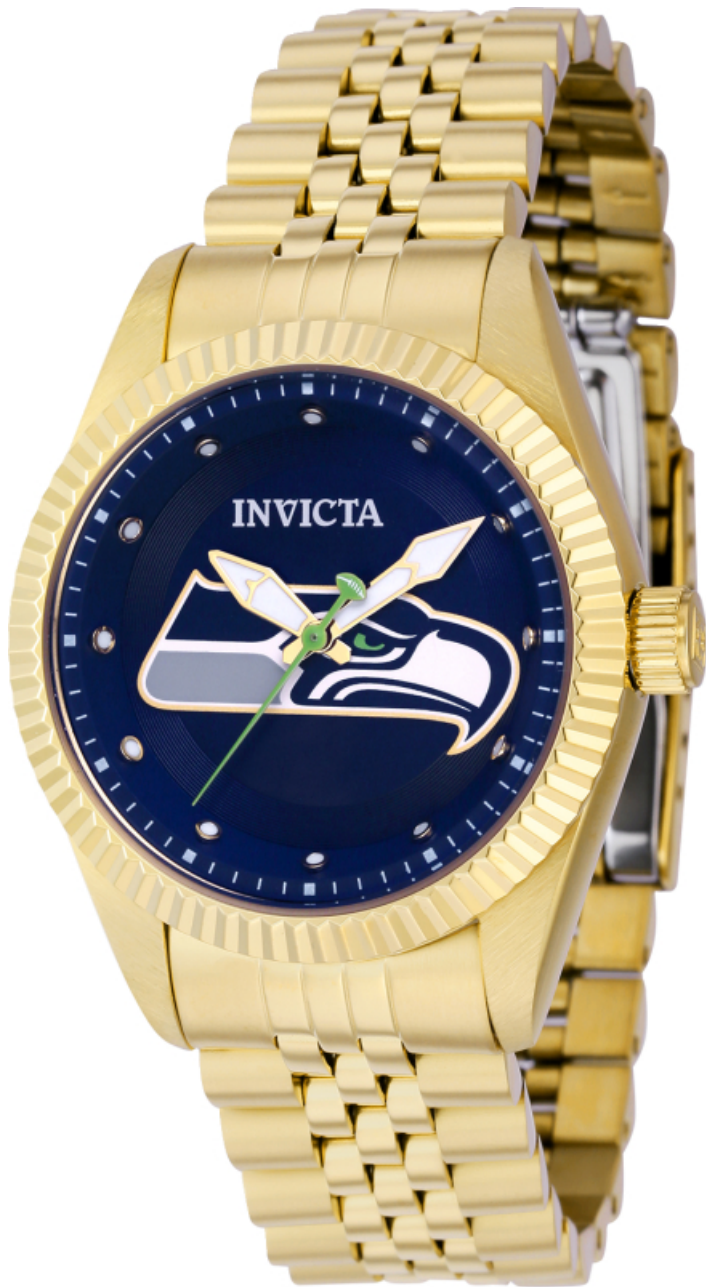

INVICTA

INVICTA 42545

Model:	42545
Year:	2021
Collection:	NFL
Series:	Seattle Seahawks
Product Family Code:	PF17880
Limited Edition Threshold:	-
Band Material:	Stainless Steel
Band Tone:	Gold
Band Size [mm]:	18
Band Length [mm]:	195
Interchangeable:	No
Bezel Color:	None
Bezel Material:	Stainless Steel
Buckle Type:	Fold Over
Case Material:	Stainless Steel
Case Tone:	Gold
Case Size [mm]:	36
Crown Type:	Push
Crystal:	Mineral
Dial Material:	Metal
Dial Color:	Blue
Function Type:	Quartz
Chronograph Function:	None
Gender:	Lady
Luminous Material:	Tritnite
Luminous Color:	White
Movement Caliber:	PC21
Movement Components:	Japan
Movement Jewels:	-
Movement Origin:	Japan
Movement Vendor:	TMI
Swiss Made:	-
Number of Stones:	-
Type of Stones:	None
Size of Stones:	-
Diamonds TCW:	0
Case Thickness:	11
UPC Code:	886678565801
Water Resistance [m]:	50
Weight:	92