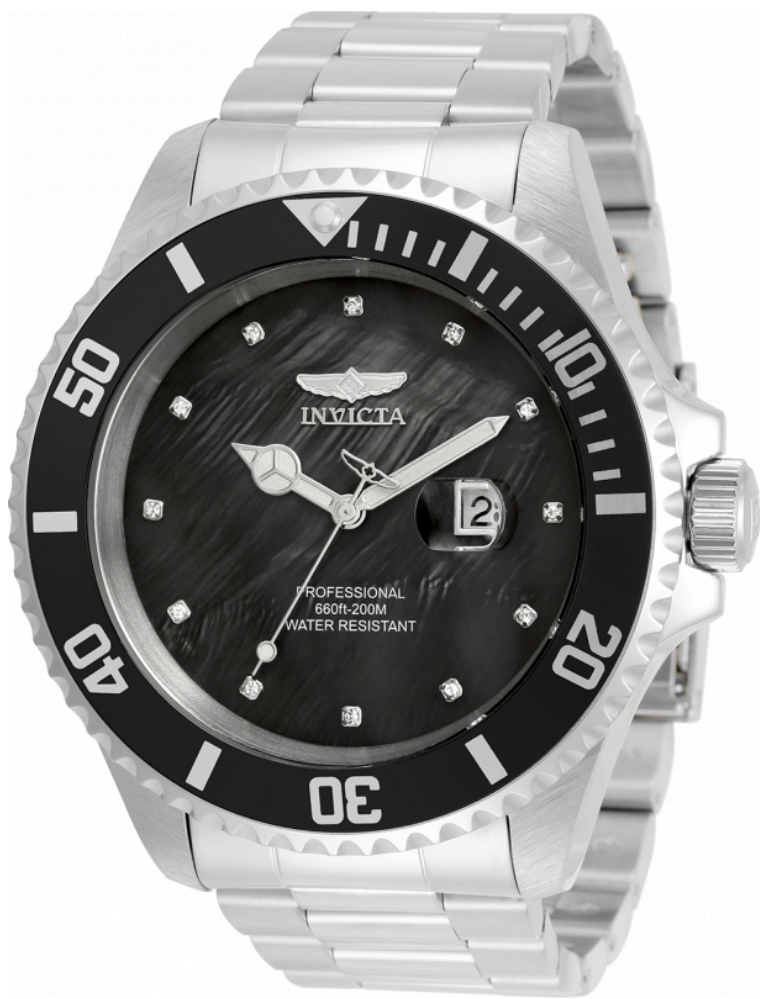

INVICTA

INVICTA 34150

Model:	34150
Year:	2020
Collection:	Pro Diver
Series:	-
Product Family Code:	PF14216
Limited Edition Threshold:	-
Band Material:	Stainless Steel
Band Tone:	Steel
Band Size [mm]:	26
Band Length [mm]:	190
Interchangeable:	-
Bezel Color:	Silver, Black
Bezel Material:	Stainless Steel
Buckle Type:	Fold Over Safety
Case Material:	Stainless Steel
Case Tone:	Steel
Case Size [mm]:	54
Crown Type:	Screw Down
Crystal:	Flame Fusion
Dial Material:	Oyster
Dial Color:	Black
Function Type:	Quartz
Chronograph Function:	-
Gender:	Men
Luminous Material:	Tritnite
Luminous Color:	White
Movement Caliber:	VJ42
Movement Components:	Japan
Movement Jewels:	-
Movement Origin:	Japan
Movement Vendor:	TMI
Swiss Made:	-
Number of Stones:	12
Type of Stones:	Diamond
Size of Stones:	0.9
Diamonds TCW:	0.0504
Case Thickness:	-
UPC Code:	886678408399
Water Resistance [m]:	200
Weight:	-