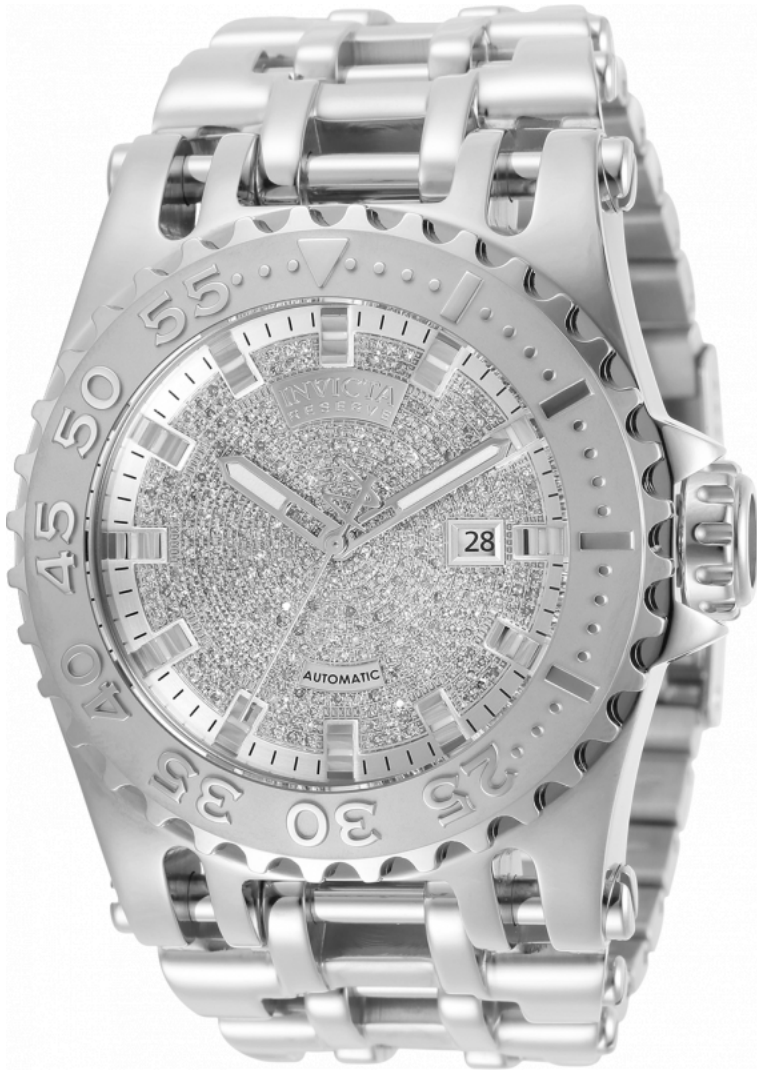

INVICTA

INVICTA 32041

Model:	32041
Year:	2019
Collection:	Reserve
Series:	Specialty Chaos
Product Family Code:	PF13035
Limited Edition Threshold:	-
Band Material:	Stainless Steel
Band Tone:	Steel
Band Size [mm]:	35.6
Band Length [mm]:	210
Interchangeable:	No
Bezel Color:	Steel
Bezel Material:	Stainless Steel
Buckle Type:	Fold Over Safety
Case Material:	Stainless Steel
Case Tone:	Steel
Case Size [mm]:	50
Crown Type:	Screw Down
Crystal:	Flame Fusion
Dial Material:	Pave, Metal
Dial Color:	Silver
Function Type:	Automatic
Chronograph Function:	None
Gender:	Men
Luminous Material:	New Lite
Luminous Color:	White
Movement Caliber:	R150
Movement Components:	Swiss
Movement Jewels:	25
Movement Origin:	Swiss
Movement Vendor:	Ronda
Swiss Made:	-
Number of Stones:	353
Type of Stones:	Diamond
Size of Stones:	0.9mm
Diamonds TCW:	1.4826
Case Thickness:	17.2
UPC Code:	886678377893
Water Resistance [m]:	200
Weight:	320