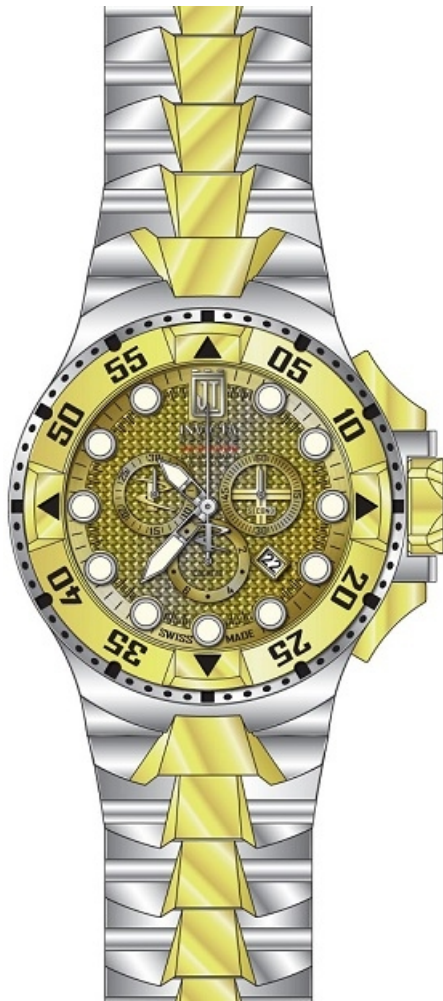

INVICTA

INVICTA 18333

Model: 18333

Year: 2014

Collection: JT

Series: -

Product Family Code: PF1706

Limited Edition: 999

Threshold:

Band Material: Stainless Steel

Band Tone: Gold, Steel

Band Size [mm]: 30

Band Length [mm]: 210

Interchangeable: No

Bezel Color: Gold, Black

Bezel Material: Stainless Steel

Buckle Type: Fold Over Safety

Case Material: Stainless Steel

Case Tone: Steel, Gold

Case Size [mm]: 50

Crown Type: Screw Down

Crystal: Flame Fusion

Dial Material: Carbon Fiber, Metal

Dial Color: Gold

Function Type: Quartz

Chronograph Function: 30 Minute

Gender: Men

Luminous Material: Superluminova

Luminous Color: White

Movement Caliber: 5040.D

Movement Components: Swiss

Movement Jewels: 13

Movement Origin: Swiss

Movement Vendor: Ronda

Swiss Made: -

Number of Stones: -

Type of Stones: None

Size of Stones: -

Diamonds TCW: 0

Case Thickness: 17.4

UPC Code: 886678226320

Water Resistance [m]: 200

Weight: 360