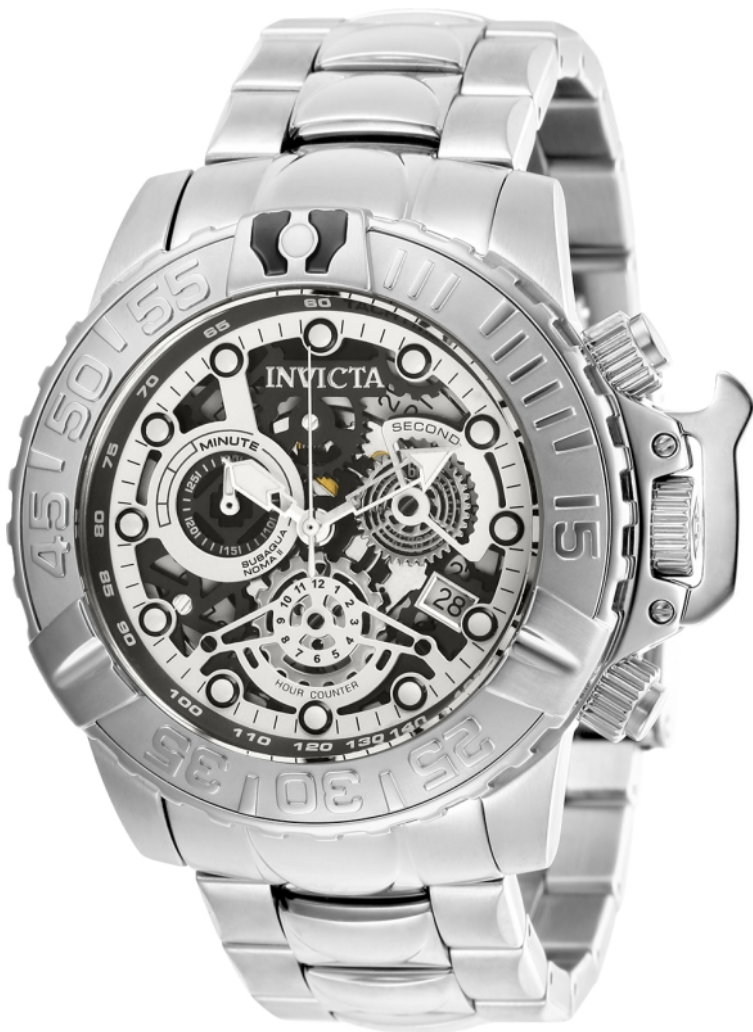

INVICTA

INVICTA 18233

Model:	18233
Year:	2014
Collection:	Reserve
Series:	Subaqua Noma II
Product Family Code:	PF13091
Limited Edition Threshold:	1500
Band Material:	Stainless Steel
Band Tone:	Steel
Band Size [mm]:	24
Band Length [mm]:	200
Interchangeable:	No
Bezel Color:	None
Bezel Material:	Stainless Steel
Buckle Type:	Fold Over Safety
Case Material:	Stainless Steel
Case Tone:	Steel
Case Size [mm]:	47
Crown Type:	Screw Down
Crystal:	Flame Fusion
Dial Material:	Metal
Dial Color:	Gunmetal, Silver, Black
Function Type:	Quartz
Chronograph Function:	12 Hour
Gender:	Men
Luminous Material:	Tritnite
Luminous Color:	White
Movement Caliber:	5030.D
Movement Components:	Swiss
Movement Jewels:	6
Movement Origin:	Thailand
Movement Vendor:	Ronda
Swiss Made:	-
Number of Stones:	-
Type of Stones:	None
Size of Stones:	-
Diamonds TCW:	0
Case Thickness:	20
UPC Code:	886678225125
Water Resistance [m]:	300
Weight:	295