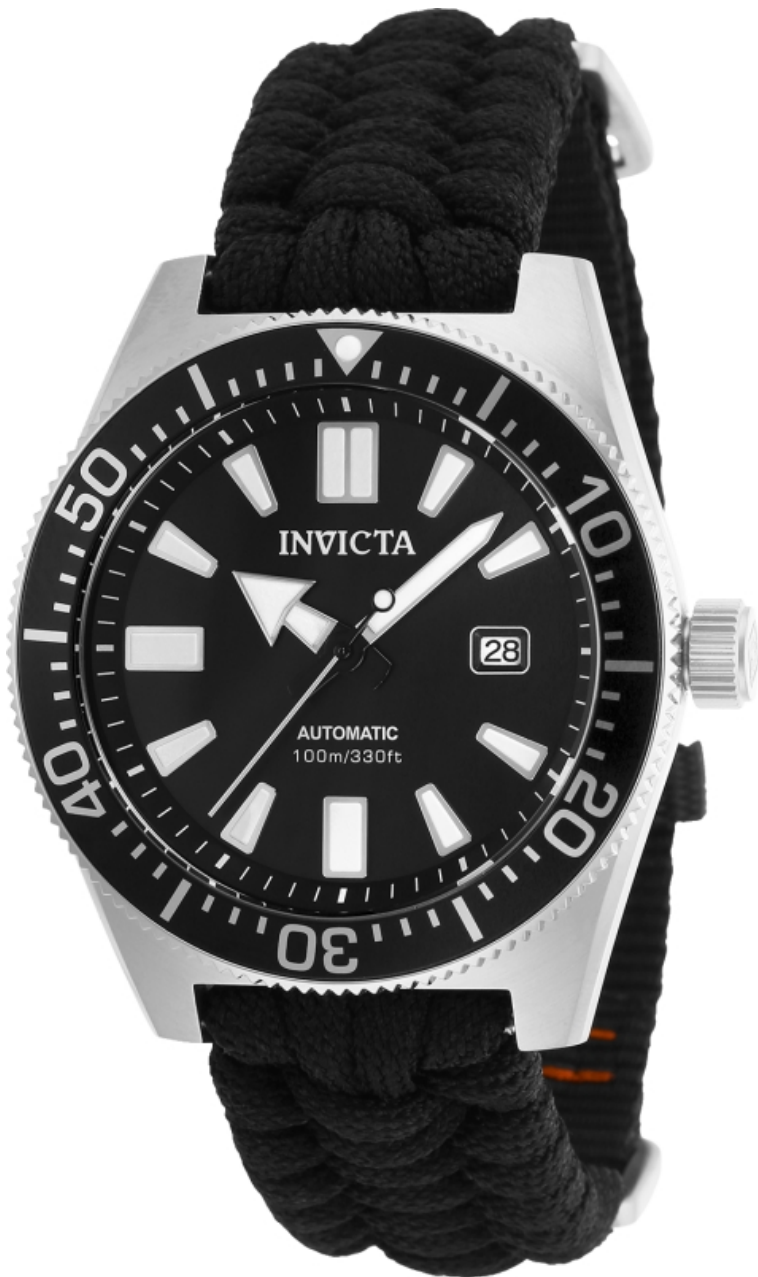

INVICTA

INVICTA 29563

Model:	29563
Year:	2018
Collection:	Pro Diver
Series:	-
Product Family Code:	PF11348
Limited Edition Threshold:	-
Band Material:	Nylon
Band Tone:	Black
Band Size [mm]:	22
Band Length [mm]:	220
Interchangeable:	No
Bezel Color:	Black
Bezel Material:	Stainless Steel
Buckle Type:	Buckle
Case Material:	Stainless Steel
Case Tone:	Steel
Case Size [mm]:	46
Crown Type:	Push
Crystal:	Mineral
Dial Material:	Metal
Dial Color:	Black
Function Type:	Automatic
Chronograph Function:	None
Gender:	Men
Luminous Material:	Tritnite
Luminous Color:	White
Movement Caliber:	NH35A
Movement Components:	Japan
Movement Jewels:	24
Movement Origin:	Malaysia
Movement Vendor:	TMI
Swiss Made:	-
Number of Stones:	-
Type of Stones:	None
Size of Stones:	-
Diamonds TCW:	0
Case Thickness:	14
UPC Code:	886678351053
Water Resistance [m]:	100
Weight:	116