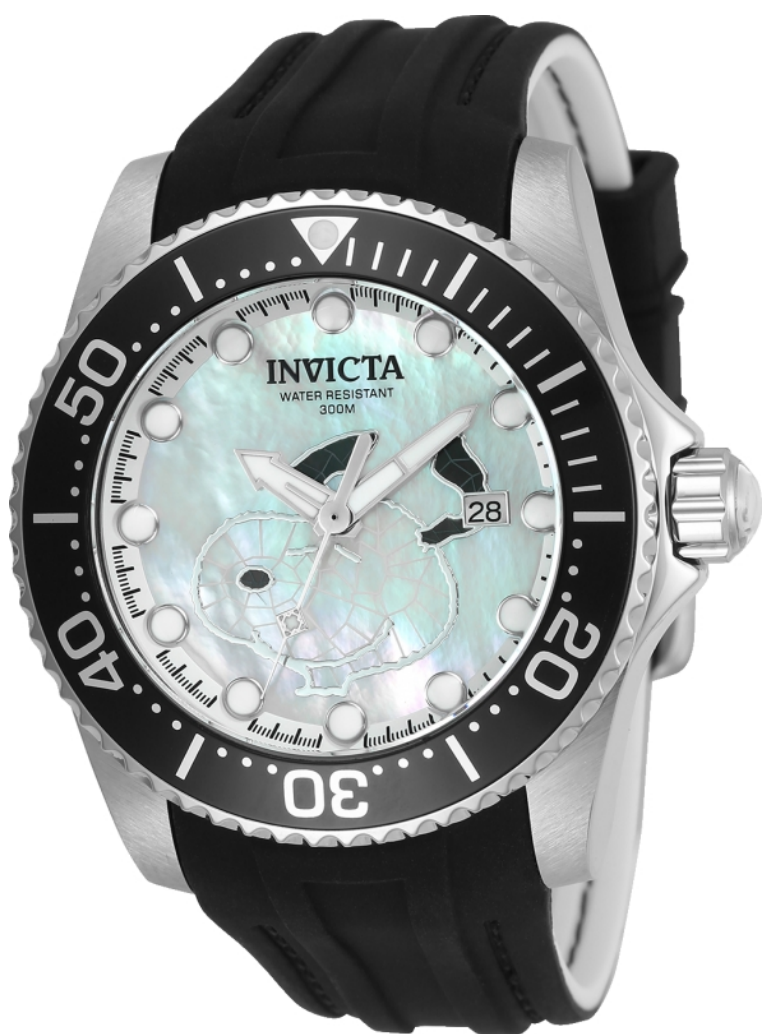

# INVICTA

## INVICTA 24822

Model:	24822
Year:	2017
Collection:	Character Collection
Series:	Snoopy
Product Family Code:	PF8309
Limited Edition Threshold:	3000
Band Material:	Silicone
Band Tone:	White, Black
Band Size [mm]:	26
Band Length [mm]:	225
Interchangeable:	No
Bezel Color:	Black
Bezel Material:	Stainless Steel
Buckle Type:	Buckle
Case Material:	Stainless Steel
Case Tone:	Steel
Case Size [mm]:	47
Crown Type:	Screw Down
Crystal:	Mineral
Dial Material:	Mother Of Pearl
Dial Color:	White, Black
Function Type:	Automatic
Chronograph Function:	None
Gender:	Men
Luminous Material:	Tritnite
Luminous Color:	White
Movement Caliber:	NH35A
Movement Components:	Japan
Movement Jewels:	24
Movement Origin:	Malaysia
Movement Vendor:	TMI
Swiss Made:	-
Number of Stones:	-
Type of Stones:	None
Size of Stones:	-
Diamonds TCW:	0
Case Thickness:	17
UPC Code:	886678300426
Water Resistance [m]:	300
Weight:	147