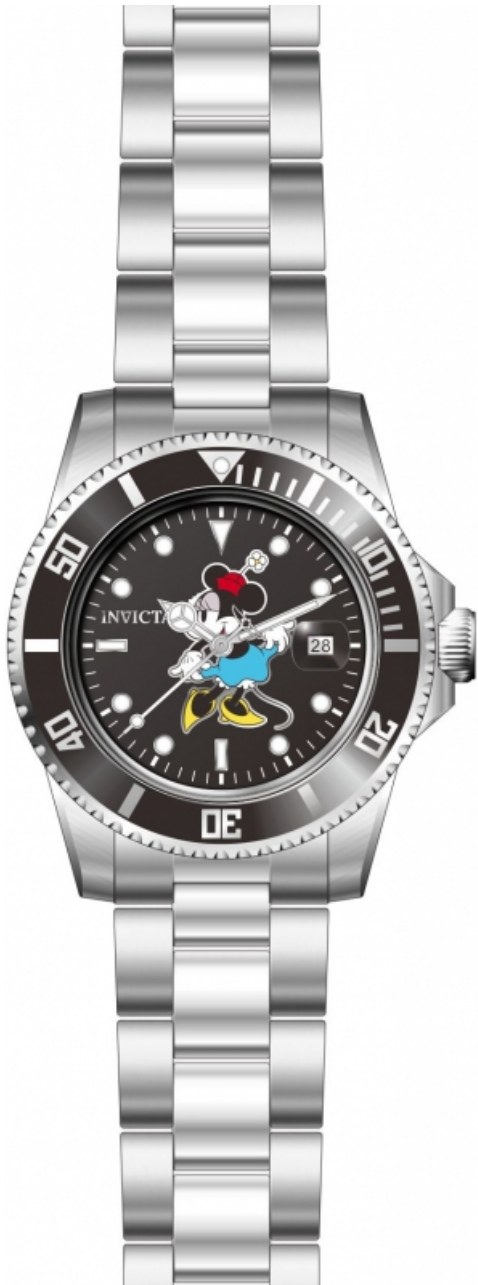

INVICTA

INVICTA 25664

Model:	25664
Year:	2017
Collection:	Disney Limited Edition
Series:	Minnie Mouse
Product Family Code:	PF9315
Limited Edition Threshold:	-
Band Material:	Stainless Steel
Band Tone:	Steel
Band Size [mm]:	20
Band Length [mm]:	210
Interchangeable:	No
Bezel Color:	Black
Bezel Material:	Stainless Steel
Buckle Type:	Fold Over Safety
Case Material:	Stainless Steel
Case Tone:	Steel
Case Size [mm]:	40
Crown Type:	Push
Crystal:	Mineral
Dial Material:	Metal
Dial Color:	Black
Function Type:	Quartz
Chronograph Function:	None
Gender:	Men
Luminous Material:	Tritnite
Luminous Color:	White
Movement Caliber:	PC32A
Movement Components:	Japan
Movement Jewels:	-
Movement Origin:	Japan
Movement Vendor:	TMI
Swiss Made:	-
Number of Stones:	-
Type of Stones:	None
Size of Stones:	-
Diamonds TCW:	0
Case Thickness:	-
UPC Code:	886678310241
Water Resistance [m]:	200
Weight:	-