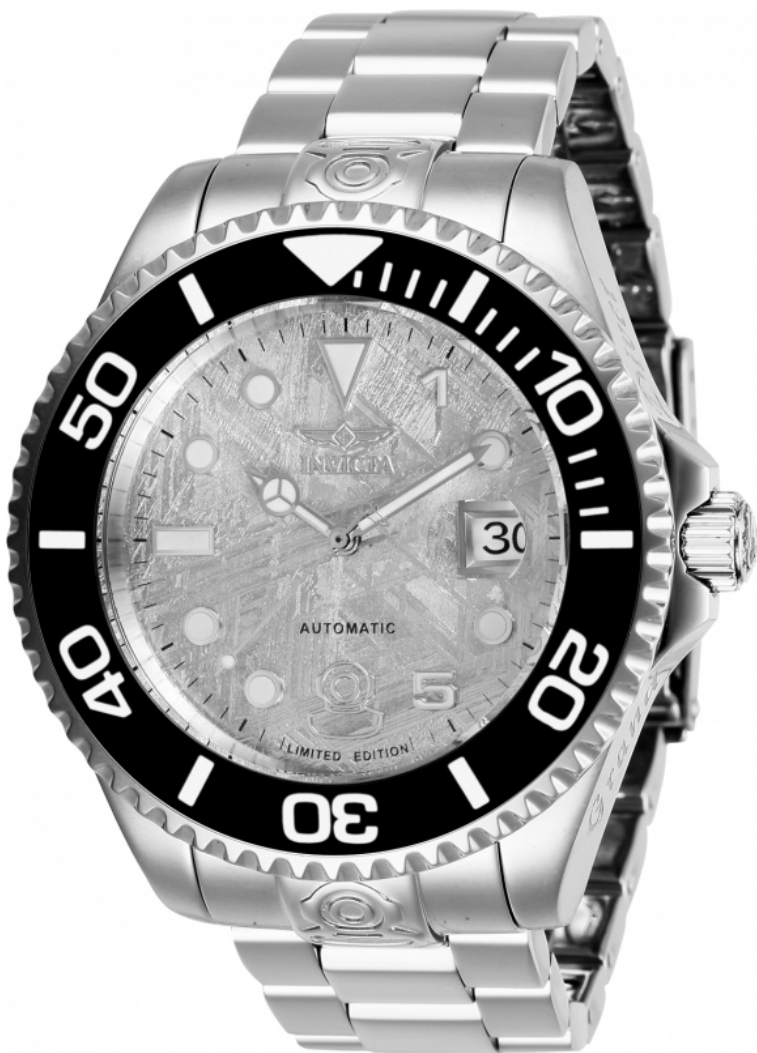

INVICTA

INVICTA 29009

Model:	29009
Year:	2018
Collection:	Pro Diver
Series:	-
Product Family Code:	PF9809
Limited Edition Threshold:	1000
Band Material:	Stainless Steel
Band Tone:	Steel
Band Size [mm]:	22
Band Length [mm]:	210
Interchangeable:	No
Bezel Color:	Black
Bezel Material:	Stainless Steel
Buckle Type:	Fold Over Safety
Case Material:	Stainless Steel
Case Tone:	Steel
Case Size [mm]:	47
Crown Type:	Screw Down
Crystal:	Mineral
Dial Material:	Meteorite
Dial Color:	Rhodium
Function Type:	Automatic
Chronograph Function:	None
Gender:	Men
Luminous Material:	Tritnite
Luminous Color:	White
Movement Caliber:	NH35A
Movement Components:	Japan
Movement Jewels:	24
Movement Origin:	Malaysia
Movement Vendor:	TMI
Swiss Made:	-
Number of Stones:	-
Type of Stones:	None
Size of Stones:	-
Diamonds TCW:	0
Case Thickness:	17
UPC Code:	886678344864
Water Resistance [m]:	300
Weight:	236