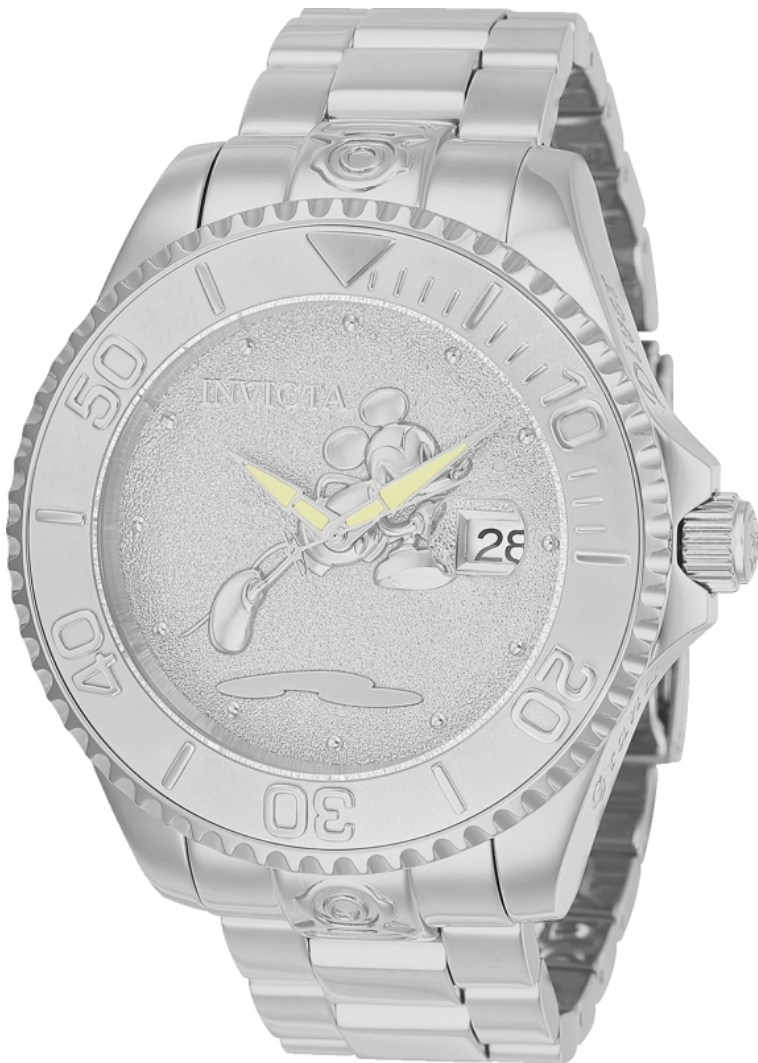

# INVICTA

## INVICTA 24529

Model:	24529
Year:	2016
Collection:	Disney Limited Edition
Series:	Mickey Mouse
Product Family Code:	PF8293
Limited Edition Threshold:	5000
Band Material:	Stainless Steel
Band Tone:	Steel
Band Size [mm]:	22
Band Length [mm]:	215
Interchangeable:	No
Bezel Color:	-
Bezel Material:	Stainless Steel
Buckle Type:	Fold Over Safety
Case Material:	Stainless Steel
Case Tone:	Steel
Case Size [mm]:	47
Crown Type:	Screw Down
Crystal:	Mineral
Dial Material:	Metal
Dial Color:	Silver
Function Type:	Automatic
Chronograph Function:	None
Gender:	Men
Luminous Material:	Tritnite
Luminous Color:	Light Green
Movement Caliber:	NH35A
Movement Components:	Japan
Movement Jewels:	24
Movement Origin:	Malaysia
Movement Vendor:	TMI
Swiss Made:	-
Number of Stones:	-
Type of Stones:	None
Size of Stones:	-
Diamonds TCW:	0
Case Thickness:	17
UPC Code:	886678297085
Water Resistance [m]:	300
Weight:	234