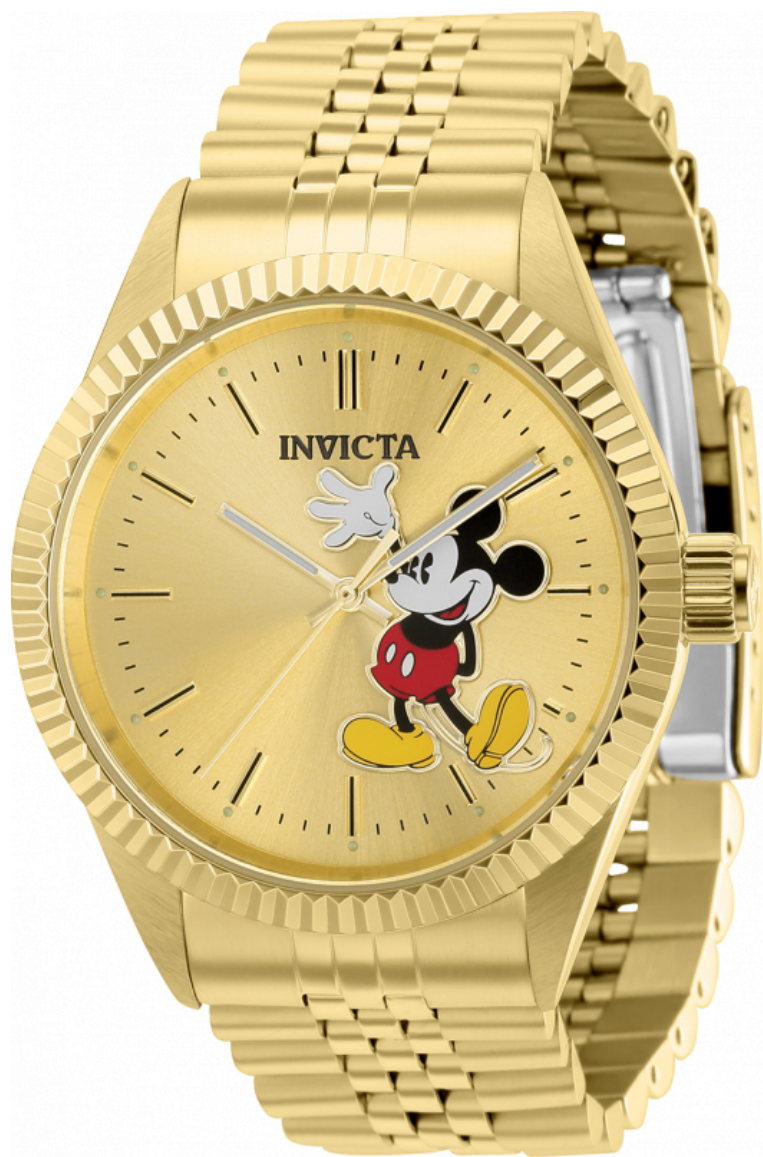

INVICTA

INVICTA 37851

Model:	37851
Year:	2021
Collection:	Disney Limited Edition
Series:	Mickey Mouse
Product Family Code:	PF16315
Limited Edition Threshold:	3000
Band Material:	Stainless Steel
Band Tone:	Gold
Band Size [mm]:	22
Band Length [mm]:	205
Interchangeable:	No
Bezel Color:	None
Bezel Material:	Stainless Steel
Buckle Type:	Fold Over
Case Material:	Stainless Steel
Case Tone:	Gold
Case Size [mm]:	43
Crown Type:	Push
Crystal:	Mineral
Dial Material:	Metal
Dial Color:	Gold
Function Type:	Quartz
Chronograph Function:	None
Gender:	Men
Luminous Material:	Tritnite
Luminous Color:	Light Green
Movement Caliber:	PC21J
Movement Components:	Japan
Movement Jewels:	-
Movement Origin:	Japan
Movement Vendor:	TMI
Swiss Made:	-
Number of Stones:	-
Type of Stones:	None
Size of Stones:	-
Diamonds TCW:	0
Case Thickness:	11
UPC Code:	886678515844
Water Resistance [m]:	50
Weight:	121