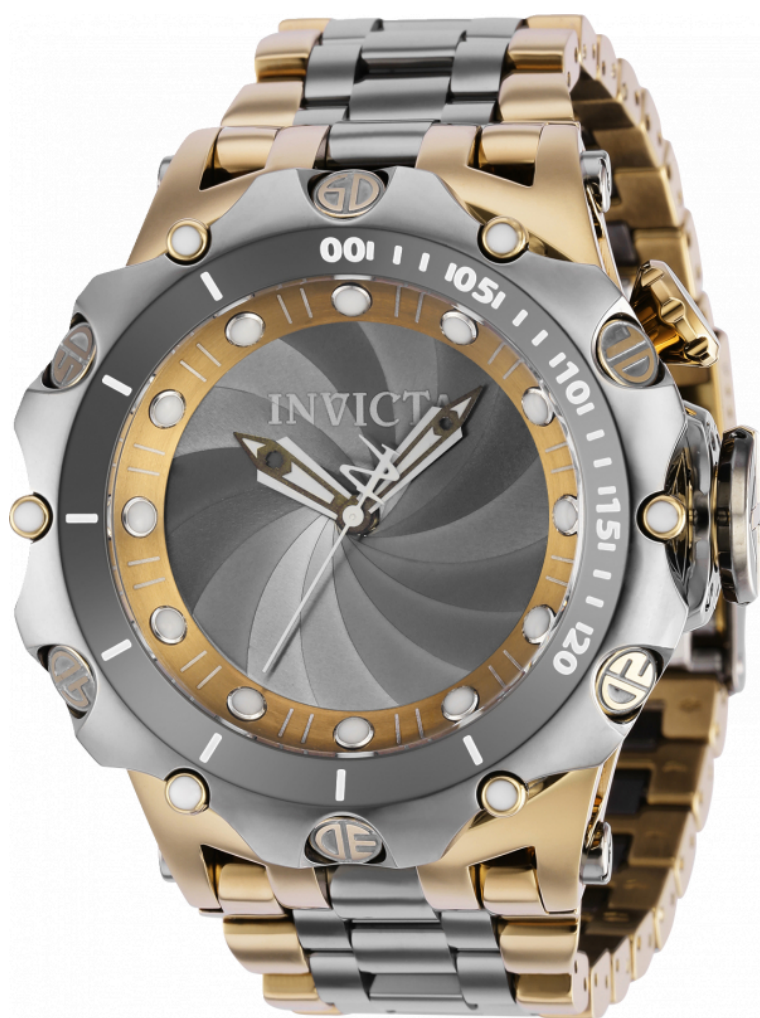

INVICTA

INVICTA 36665

Model:	36665
Year:	2020
Collection:	Reserve
Series:	Venom
Product Family Code:	PF15920
Limited Edition Threshold:	-
Band Material:	Stainless Steel
Band Tone:	Khaki, Titanium
Band Size [mm]:	31
Band Length [mm]:	230
Interchangeable:	No
Bezel Color:	Khaki, Titanium
Bezel Material:	Stainless Steel
Buckle Type:	Fold Over Safety
Case Material:	Stainless Steel
Case Tone:	Khaki, Titanium
Case Size [mm]:	51
Crown Type:	Screw Down
Crystal:	Flame Fusion
Dial Material:	Skeleton, Metal
Dial Color:	Khaki, Titanium
Function Type:	Automatic
Chronograph Function:	None
Gender:	Men
Luminous Material:	New Lite
Luminous Color:	White
Movement Caliber:	7500
Movement Components:	China
Movement Jewels:	21
Movement Origin:	China
Movement Vendor:	China
Swiss Made:	-
Number of Stones:	-
Type of Stones:	None
Size of Stones:	-
Diamonds TCW:	0
Case Thickness:	20.15
UPC Code:	886678448838
Water Resistance [m]:	500
Weight:	-