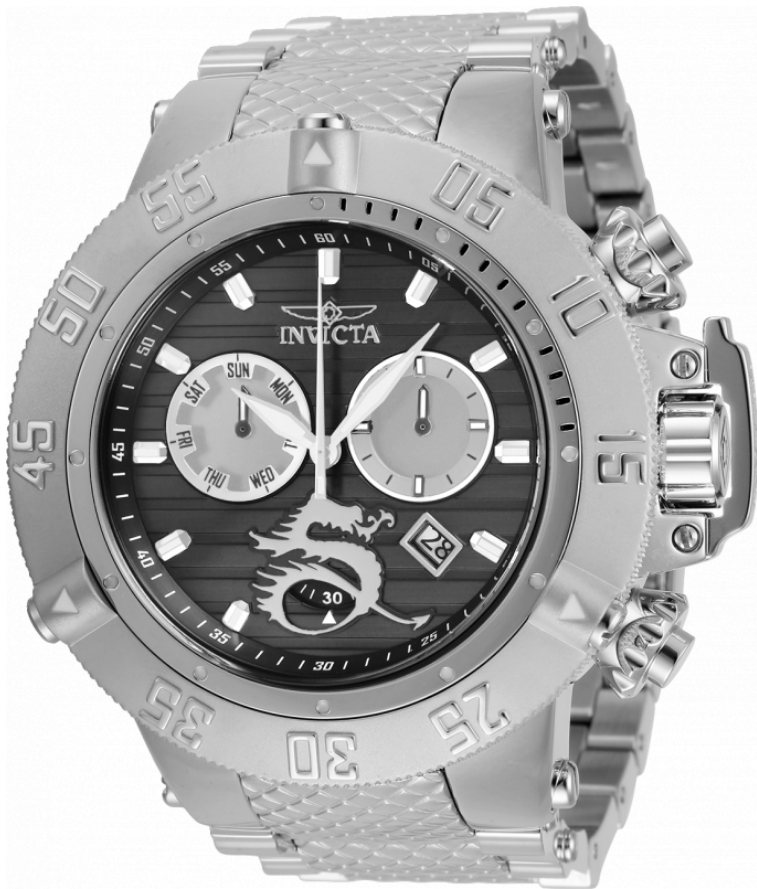

INVICTA

INVICTA 33403

Model:	33403
Year:	2019
Collection:	Subaqua
Series:	Noma III
Product Family Code:	PF14022
Limited Edition Threshold:	-
Band Material:	Stainless Steel
Band Tone:	Steel
Band Size [mm]:	32.2
Band Length [mm]:	210
Interchangeable:	No
Bezel Color:	Steel
Bezel Material:	Stainless Steel
Buckle Type:	Fold Over Safety
Case Material:	Stainless Steel
Case Tone:	Steel
Case Size [mm]:	56
Crown Type:	Screw Down
Crystal:	Mineral
Dial Material:	Metal
Dial Color:	Silver, Black
Function Type:	Quartz
Chronograph Function:	30 Minute
Gender:	Men
Luminous Material:	New Lite
Luminous Color:	White
Movement Caliber:	Z60
Movement Components:	Swiss
Movement Jewels:	-
Movement Origin:	Thailand
Movement Vendor:	Ronda
Swiss Made:	-
Number of Stones:	-
Type of Stones:	None
Size of Stones:	-
Diamonds TCW:	0
Case Thickness:	18.7
UPC Code:	886678396788
Water Resistance [m]:	500
Weight:	390