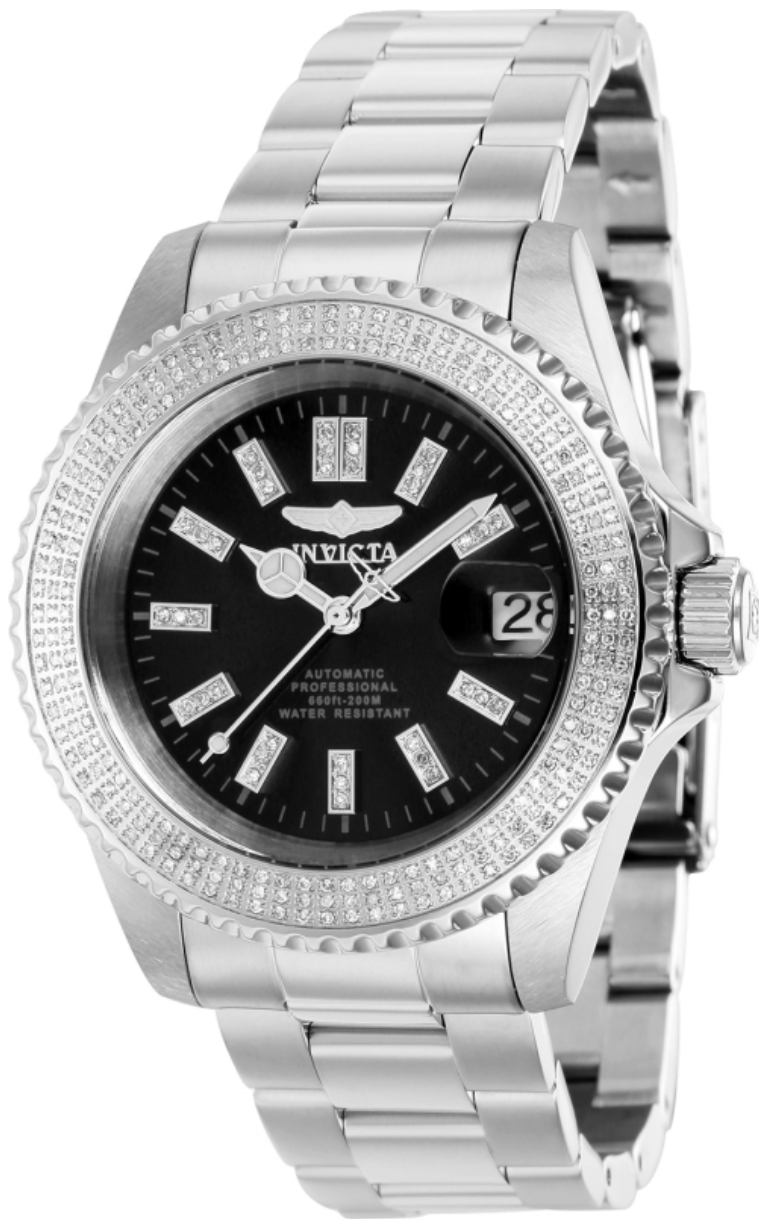

INVICTA

INVICTA 38302

Model:	38302
Year:	2021
Collection:	Pro Diver
Series:	-
Product Family Code:	PF16478
Limited Edition Threshold:	-
Band Material:	Stainless Steel
Band Tone:	Steel
Band Size [mm]:	20
Band Length [mm]:	200
Interchangeable:	No
Bezel Color:	-
Bezel Material:	Stainless Steel
Buckle Type:	Fold Over Safety
Case Material:	Stainless Steel
Case Tone:	Steel
Case Size [mm]:	40
Crown Type:	Screw Down
Crystal:	Mineral
Dial Material:	Metal
Dial Color:	Black
Function Type:	Automatic
Chronograph Function:	None
Gender:	Men
Luminous Material:	Tritnite
Luminous Color:	Light Green
Movement Caliber:	NH35A
Movement Components:	Japan
Movement Jewels:	24
Movement Origin:	Malaysia
Movement Vendor:	TMI
Swiss Made:	-
Number of Stones:	264
Type of Stones:	Diamond
Size of Stones:	0.8
Diamonds TCW:	0.9768
Case Thickness:	15.1
UPC Code:	886678520978
Water Resistance [m]:	200
Weight:	168