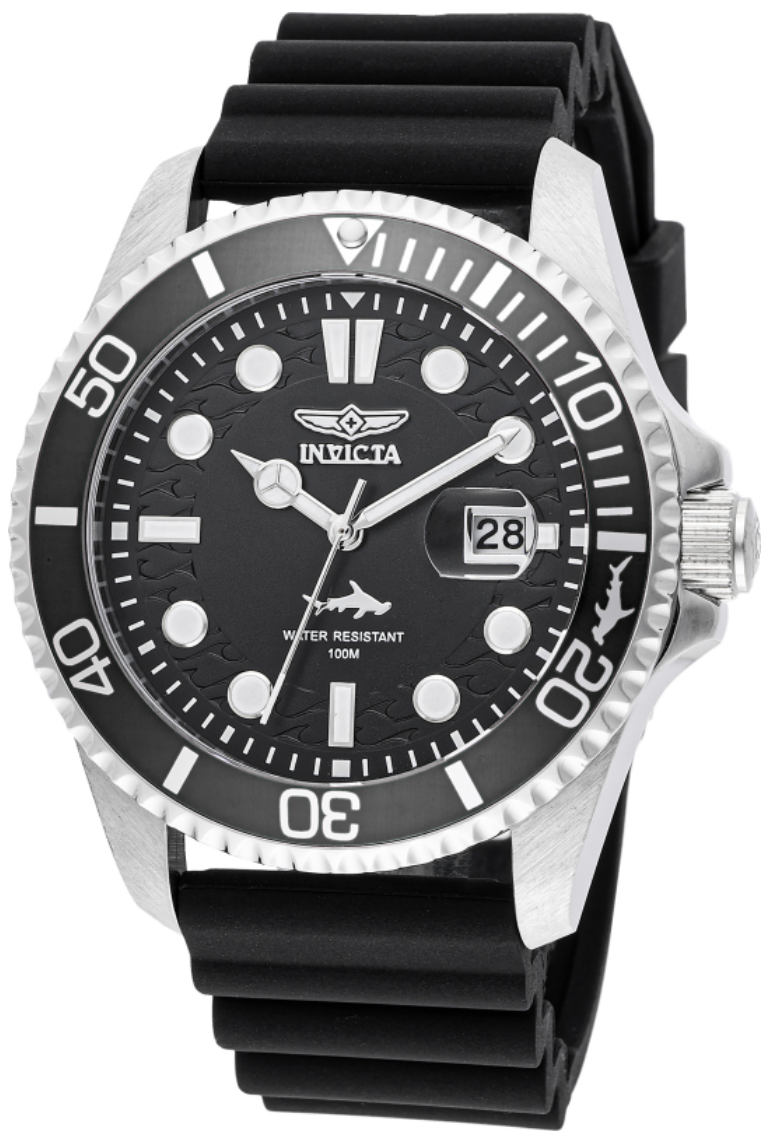

INVICTA

INVICTA 47161

Model:	47161
Year:	2023
Collection:	Pro Diver
Series:	-
Product Family Code:	PF21028
Limited Edition Threshold:	-
Band Material:	Silicone
Band Tone:	Black
Band Size [mm]:	22
Band Length [mm]:	210
Interchangeable:	-
Bezel Color:	Steel, Black
Bezel Material:	Aluminum, Stainless Steel
Buckle Type:	Buckle
Case Material:	Stainless Steel
Case Tone:	Steel
Case Size [mm]:	43
Crown Type:	Push
Crystal:	Flame Fusion
Dial Material:	Metal
Dial Color:	Black
Function Type:	Quartz
Chronograph Function:	-
Gender:	Men
Luminous Material:	Tritnite
Luminous Color:	White
Movement Caliber:	PC32
Movement Components:	Japan
Movement Jewels:	-
Movement Origin:	Japan
Movement Vendor:	TMI
Swiss Made:	-
Number of Stones:	-
Type of Stones:	None
Size of Stones:	-
Diamonds TCW:	0
Case Thickness:	-
UPC Code:	886678624751
Water Resistance [m]:	100
Weight:	-